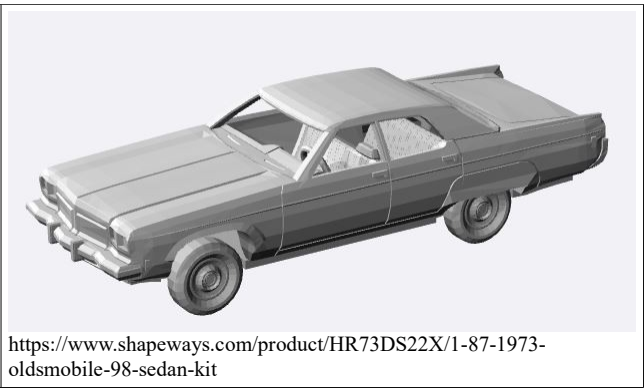

<https://www.shapeways.com/product/HR73DS22X/1-87-1973-oldsmobile-98-sedan-kit>