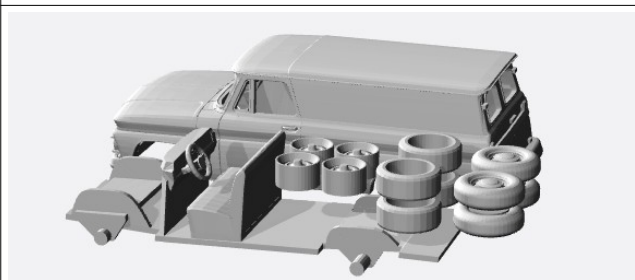

# GMC Suburban/Yukon/Jimmy HO-Scale Models

1963-66

<https://www.shapeways.com/product/93PH6XAWG/1-87-1966-chevrolet-suburban>

<https://www.shapeways.com/product/EWT9CA3WV/1-87-1966-gmc-panel-van>

<https://www.shapeways.com/product/FZ3XHMDVX/1-87-1966-gmc-panel-van-kit>

1967-72

<https://www.shapeways.com/product/7B6Z3S5GX/1-87-1968-72-gmc-suburban-carryall>

<https://www.shapeways.com/product/FQ6YE63LW/1-87-1967-72-gmc-suburban-kit>

<https://www.shapeways.com/product/C59PZPU6T/1-87-1968-72-gmc-suburban-caryall-split-doors>

<https://www.shapeways.com/product/9AMLUTMWA/1-87-1967-72-gmc-suburban-split-rear-door-kit>

1973-80

<https://www.shapeways.com/product/4X4Z4DDWC/1-87-1973-79-gmc-suburban>

<https://www.shapeways.com/product/YRU5LGGE7/1-87-1973-79-gmc-suburban-kit>