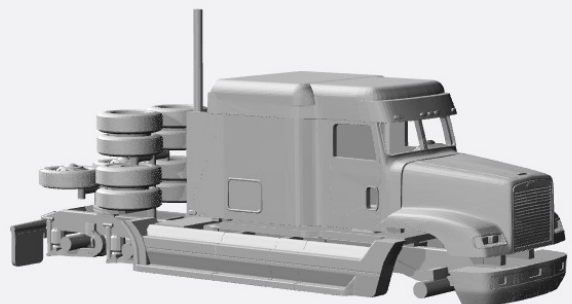

Freightliner HO Scale Models

Cabover

<https://www.shapeways.com/product/26TAPABWJ/1-87-1967-freightliner-cabover>

Cascadia

<https://www.shapeways.com/product/OFZ3B5BNL/1-87-freightliner-cascadia>

Century

<https://www.shapeways.com/product/WAPFPHPGT/1-87-freightliner-century-flat-top>

<https://www.shapeways.com/product/E727AZCXA/1-87-freightliner-century>

<https://www.shapeways.com/product/4AWAFJMYA/1-87-freightliner-century-without-side-skirts>

<https://www.shapeways.com/product/CLTDWLB6L/1-87-freightliner-century-day-cab>

Classic

<https://www.shapeways.com/product/PJK598EDU/1-87-freightliner-classic-xl-kit>

<https://www.shapeways.com/product/NP935CTEH/1-87-freightliner-classic-day-cab-kit>

Coronado

<https://www.shapeways.com/product/AQT3EEQGJ/1-87-freightliner-coronado>

<https://www.shapeways.com/product/ALWDCNDJU/1-87-freightliner-coronado-flat-top>

FLD 120

<https://www.shapeways.com/product/9WLXNVPLB/1-87-freightliner-fld-120-high-sleeper>

<https://www.shapeways.com/product/R7GELCOJL/1-87-freightliner-fld-120-raised-flat-top>