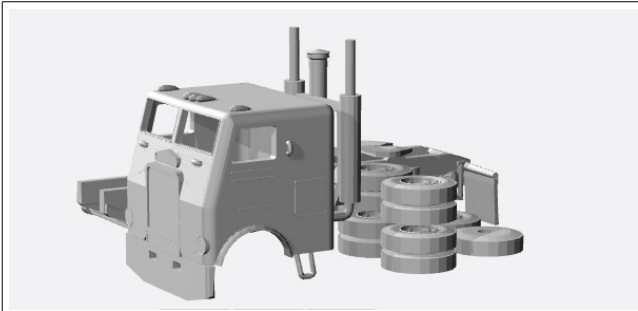

Freightliner HO Scale Models

Cabover

<https://www.shapeways.com/product/26TAPABWJ/1-87-1967-freightliner-cabover>

Cascadia

<https://www.shapeways.com/product/OFZ3B5BNL/1-87-freightliner-cascadia>

Century

<https://www.shapeways.com/product/WAPFPHPGT/1-87-freightliner-century-flat-top>

<https://www.shapeways.com/product/E727AZCXA/1-87-freightliner-century>

<https://www.shapeways.com/product/4AWAFJMYA/1-87-freightliner-century-without-side-skirts>

<https://www.shapeways.com/product/CLTDWLB6L/1-87-freightliner-century-day-cab>