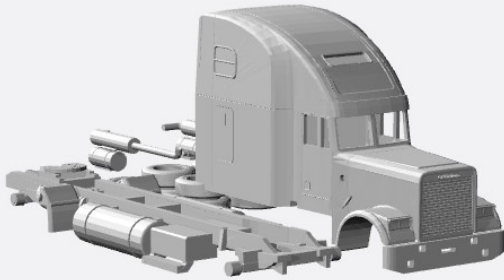

Freightliner HO Scale Models

Cabover

<https://www.shapeways.com/product/26TAPABWJ/1-87-1967-freightliner-cabover>

Cascadia

<https://www.shapeways.com/product/OFZ3B5BNL/1-87-freightliner-cascadia>

Century

<https://www.shapeways.com/product/WAPFPHPGT/1-87-freightliner-century-flat-top>

<https://www.shapeways.com/product/E727AZCXA/1-87-freightliner-century>

<https://www.shapeways.com/product/4AWAFJMYA/1-87-freightliner-century-without-side-skirts>

<https://www.shapeways.com/product/CLTDWLB6L/1-87-freightliner-century-day-cab>

Classic

<https://www.shapeways.com/product/PJK598EDU/1-87-freightliner-classic-xl-kit>

<https://www.shapeways.com/product/NP935CTEH/1-87-freightliner-classic-day-cab-kit>

Coronado

<https://www.shapeways.com/product/AQT3EEQGJ/1-87-freightliner-coronado>