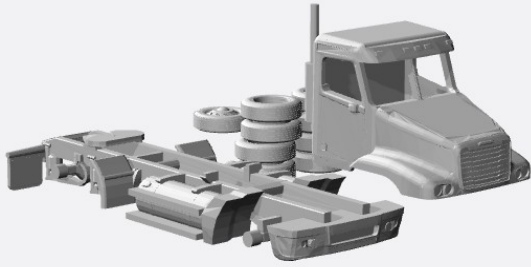

Freightliner HO Scale Models

Cabover

<https://www.shapeways.com/product/26TAPABWJ/1-87-1967-freightliner-cabover>

Cascadia

<https://www.shapeways.com/product/OFZ3B5BNL/1-87-freightliner-cascadia>

Century

<https://www.shapeways.com/product/WAPFPHPGT/1-87-freightliner-century-flat-top>

<https://www.shapeways.com/product/E727AZCXA/1-87-freightliner-century>

<https://www.shapeways.com/product/4AWAFJMYA/1-87-freightliner-century-without-side-skirts>

<https://www.shapeways.com/product/CLTDWLB6L/1-87-freightliner-century-day-cab>

Classic

<https://www.shapeways.com/product/PJK598EDU/1-87-freightliner-classic-xl-kit>

<https://www.shapeways.com/product/NP935CTEH/1-87-freightliner-classic-day-cab-kit>

Coronado

<https://www.shapeways.com/product/AQT3EEQGJ/1-87-freightliner-coronado>