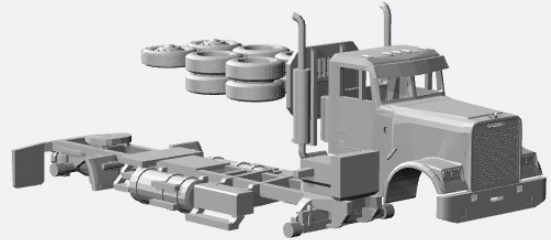

Freightliner HO Scale Models

Cabover

<https://www.shapeways.com/product/26TAPABWJ/1-87-1967-freightliner-cabover>

Cascadia

<https://www.shapeways.com/product/OFZ3B5BNL/1-87-freightliner-cascadia>

Century

<https://www.shapeways.com/product/WAPFPHPGT/1-87-freightliner-century-flat-top>

<https://www.shapeways.com/product/E727AZCXA/1-87-freightliner-century>

<https://www.shapeways.com/product/4AWAFJMYA/1-87-freightliner-century-without-side-skirts>

<https://www.shapeways.com/product/CLTDWLB6L/1-87-freightliner-century-day-cab>

Classic

<https://www.shapeways.com/product/PJK598EDU/1-87-freightliner-classic-xl-kit>

<https://www.shapeways.com/product/NP935CTEH/1-87-freightliner-classic-day-cab-kit>

Coronado

<https://www.shapeways.com/product/AQT3EEQGJ/1-87-freightliner-coronado>