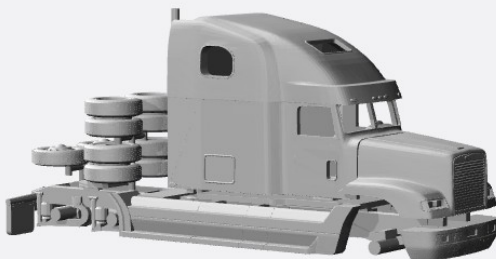

Freightliner HO Scale Models

Cabover

<https://www.shapeways.com/product/26TAPABWJ/1-87-1967-freightliner-cabover>

Cascadia

<https://www.shapeways.com/product/OFZ3B5BNL/1-87-freightliner-cascadia>

Century

<https://www.shapeways.com/product/WAPFPHPGT/1-87-freightliner-century-flat-top>

<https://www.shapeways.com/product/E727AZCXA/1-87-freightliner-century>

<https://www.shapeways.com/product/4AWAFJMYA/1-87-freightliner-century-without-side-skirts>

<https://www.shapeways.com/product/CLTDWLB6L/1-87-freightliner-century-day-cab>

Classic

<https://www.shapeways.com/product/PJK598EDU/1-87-freightliner-classic-xl-kit>

<https://www.shapeways.com/product/NP935CTEH/1-87-freightliner-classic-day-cab-kit>

Coronado

<https://www.shapeways.com/product/AQT3EEQGJ/1-87-freightliner-coronado>

<https://www.shapeways.com/product/ALWDCNDJU/1-87-freightliner-coronado-flat-top>

FLD 120

<https://www.shapeways.com/product/9WLXNVPLB/1-87-freightliner-fld-120-high-sleeper>

<https://www.shapeways.com/product/R7GELCOJL/1-87-freightliner-fld-120-raised-flat-top>