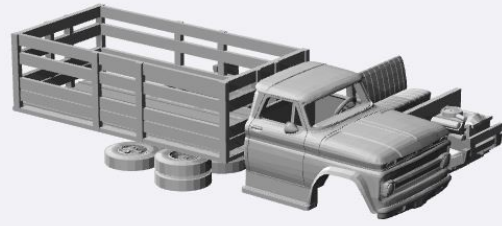

<https://www.shapeways.com/product/PNXOCK868/1-160-1949-chevy-coe-semi-truck-kit>

1960-61 C-50

<https://www.shapeways.com/product/WCS2DAGSV/1-160-1960-61-chevrolet-c-50-delivery-box>

<https://www.shapeways.com/product/AP3LA246Q/1-160-1960-61-chevrolet-c-50-flat-bed>

<https://www.shapeways.com/product/QB47Q27AM/1-160-1960-61-chevrolet-c-50-stake-bed-kit>

1962 C-50

1963-66 C-50

<https://www.shapeways.com/product/D7NMJYCN3/1-160-1966-chevrolet-c-50-delivery-box>

<https://www.shapeways.com/product/CUU98U36G/1-160-1962-66-chevrolet-c-50-stake-bed>