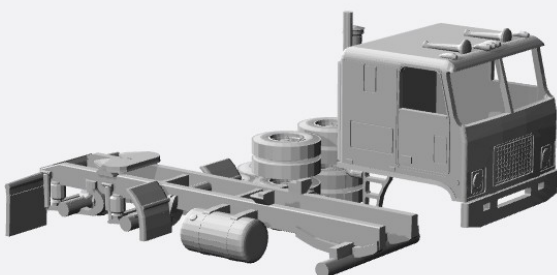

Titan

1968-79

<https://www.shapeways.com/product/SMK5WUC6F/1-160-1968-80-gmc-astro-chevrolet-titan>