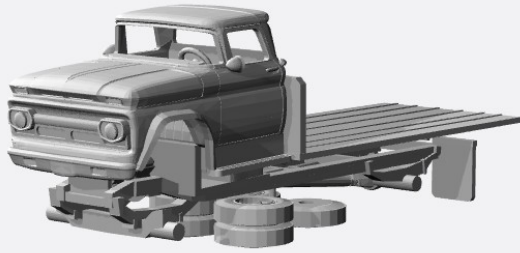

<https://www.shapeways.com/product/6WHVRTCEN/1-160-1949-chevy-coe-stakebed-kit>

<https://www.shapeways.com/product/K2T463PGW/1-160-1949-chevy-coe-high-stakebed-kit>

<https://www.shapeways.com/product/ZYYGRHT63/1-160-1949-chevy-coe-ramp-bed-kit>

<https://www.shapeways.com/product/PNXOCK868/1-160-1949-chevy-coe-semi-truck-kit>

1960-61 C-50

<https://www.shapeways.com/product/WCS2DAGSV/1-160-1960-61-chevrolet-c-50-delivery-box>

<https://www.shapeways.com/product/AP3LA246Q/1-160-1960-61-chevrolet-c-50-flat-bed>

<https://www.shapeways.com/product/QB47Q27AM/1-160-1960-61-chevrolet-c-50-stake-bed-kit>

1962 C-50

1963-66 C-50

<https://www.shapeways.com/product/D7NMJYCN3/1-160-1966-chevrolet-c-50-delivery-box>

<https://www.shapeways.com/product/CUU98U36G/1-160-1962-66-chevrolet-c-50-stake-bed>