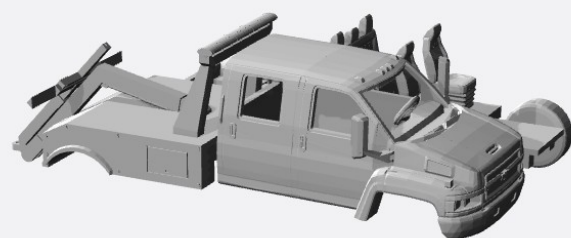

<https://www.shapeways.com/product/AN6D59ANF/1-160-2003-09chevrolet-kodiak-crewcab-towtruck-kit>