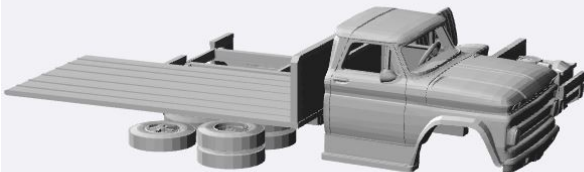

<https://www.shapeways.com/product/PNXOCK868/1-160-1949-chevy-coe-semi-truck-kit>

1960-61 C-50

<https://www.shapeways.com/product/WCS2DAGSV/1-160-1960-61-chevrolet-c-50-delivery-box>

<https://www.shapeways.com/product/AP3LA246Q/1-160-1960-61-chevrolet-c-50-flat-bed>

<https://www.shapeways.com/product/QB47Q27AM/1-160-1960-61-chevrolet-c-50-stake-bed-kit>

1962 C-50

1963-66 C-50

<https://www.shapeways.com/product/D7NMJYCN3/1-160-1966-chevrolet-c-50-delivery-box>

<https://www.shapeways.com/product/CUU98U36G/1-160-1962-66-chevrolet-c-50-stake-bed>