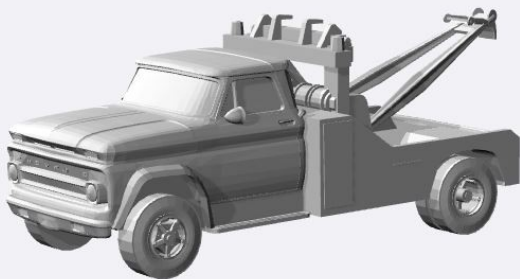

Chevrolet Semi/Medium Truck N-Scale Models

Chevrolet

1949 COE

<https://www.shapeways.com/product/XKY8H3KJY/1-160-1949-chevy-coe-flatbed-kit>

<https://www.shapeways.com/product/JYRUYMRAE/1-160-1949-chevy-coe-towtruck-kit>

<https://www.shapeways.com/product/6WHVRTCEN/1-160-1949-chevy-coe-stakebed-kit>

<https://www.shapeways.com/product/K2T463PGW/1-160-1949-chevy-coe-high-stakebed-kit>

<https://www.shapeways.com/product/ZYYGRHT63/1-160-1949-chevy-coe-ramp-bed-kit>

<https://www.shapeways.com/product/PNXOCK868/1-160-1949-chevy-coe-semi-truck-kit>

1960-61 C-50

<https://www.shapeways.com/product/WCS2DAGSV/1-160-1960-61-chevrolet-c-50-delivery-box>

<https://www.shapeways.com/product/AP3LA246Q/1-160-1960-61-chevrolet-c-50-flat-bed>

<https://www.shapeways.com/product/QB47Q27AM/1-160-1960-61-chevrolet-c-50-stake-bed-kit>

1962 C-50

1963-66 C-50

<https://www.shapeways.com/product/D7NMJYCN3/1-160-1966-chevrolet-c-50-delivery-box>

<https://www.shapeways.com/product/CUU98U36G/1-160-1962-66-chevrolet-c-50-stake-bed>