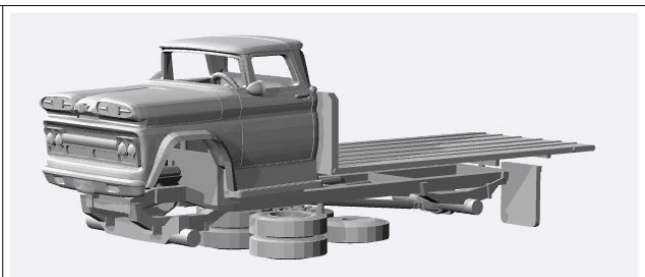

<https://www.shapeways.com/product/6WHVRTCEN/1-160-1949-chevy-coe-stakebed-kit>

<https://www.shapeways.com/product/K2T463PGW/1-160-1949-chevy-coe-high-stakebed-kit>

<https://www.shapeways.com/product/ZYYGRHT63/1-160-1949-chevy-coe-ramp-bed-kit>

<https://www.shapeways.com/product/PNXOCK868/1-160-1949-chevy-coe-semi-truck-kit>

1960-61 C-50

<https://www.shapeways.com/product/WCS2DAGSV/1-160-1960-61-chevrolet-c-50-delivery-box>

<https://www.shapeways.com/product/AP3LA246Q/1-160-1960-61-chevrolet-c-50-flat-bed>