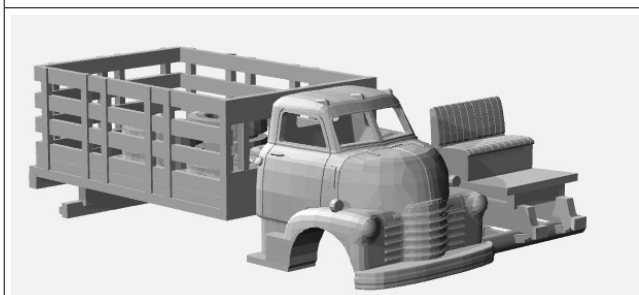

Chevrolet Semi/Medium Truck N-Scale Models

Chevrolet

1949 COE

<https://www.shapeways.com/product/XKY8H3KJY/1-160-1949-chevy-coe-flatbed-kit>

<https://www.shapeways.com/product/JYRUYMRAE/1-160-1949-chevy-coe-towtruck-kit>

<https://www.shapeways.com/product/6WHVRTCEN/1-160-1949-chevy-coe-stakebed-kit>

<https://www.shapeways.com/product/K2T463PGW/1-160-1949-chevy-coe-high-stakebed-kit>

<https://www.shapeways.com/product/ZYYGRHT63/1-160-1949-chevy-coe-ramp-bed-kit>

<https://www.shapeways.com/product/PNXOCK868/1-160-1949-chevy-coe-semi-truck-kit>

1960-61 C-50

<https://www.shapeways.com/product/WCS2DAGSV/1-160-1960-61-chevrolet-c-50-delivery-box>

<https://www.shapeways.com/product/AP3LA246Q/1-160-1960-61-chevrolet-c-50-flat-bed>