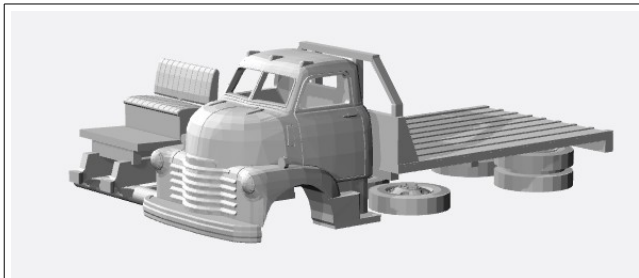

Chevrolet Semi/Medium Truck N-Scale Models

Chevrolet

1949 COE

<https://www.shapeways.com/product/XKY8H3KJY/1-160-1949-chevy-coe-flatbed-kit>

<https://www.shapeways.com/product/JYRUYMRAE/1-160-1949-chevy-coe-towtruck-kit>

<https://www.shapeways.com/product/6WHVRTCEN/1-160-1949-chevy-coe-stakebed-kit>

<https://www.shapeways.com/product/K2T463PGW/1-160-1949-chevy-coe-high-stakebed-kit>

<https://www.shapeways.com/product/ZYYGRHT63/1-160-1949-chevy-coe-ramp-bed-kit>

<https://www.shapeways.com/product/PNXOCK868/1-160-1949-chevy-coe-semi-truck-kit>

1960-61 C-50

<https://www.shapeways.com/product/WCS2DAGSV/1-160-1960-61-chevrolet-c-50-delivery-box>

<https://www.shapeways.com/product/AP3LA246Q/1-160-1960-61-chevrolet-c-50-flat-bed>