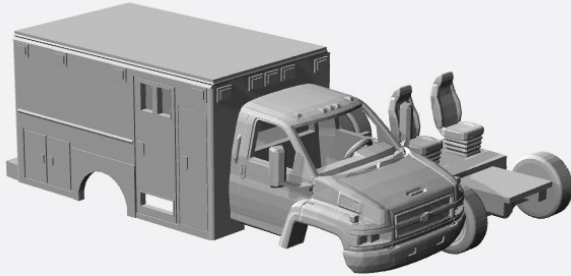

<https://www.shapeways.com/product/W6ZHRKCD9/1-160-2003-09-chevy-kodiak-regcab-ambulance-kit>