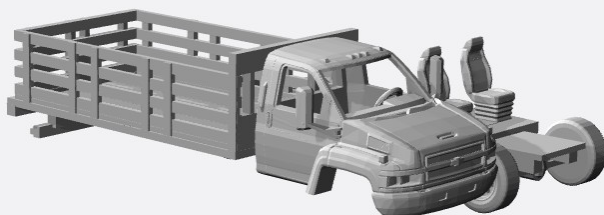

<https://www.shapeways.com/product/QB47Q27AM/1-160-1960-61-chevrolet-c-50-stake-bed-kit>

1962 C-50

1963-66 C-50

<https://www.shapeways.com/product/D7NMJYCN3/1-160-1966-chevrolet-c-50-delivery-box>

<https://www.shapeways.com/product/CUU98U36G/1-160-1962-66-chevrolet-c-50-stake-bed>

<https://www.shapeways.com/product/4FB6VZ7AU/1-160-1963-66-chevrolet-c-50-flat-bed-kit>

Kodiak

<https://www.shapeways.com/product/K6LENG462/1-160-2003-09-chevrolet-kodiak-reg-cab-utility-kit>

<https://www.shapeways.com/product/W85RJN6N2/1-160-2003-09-chevrolet-kodiak-crewcab-utility-kit>