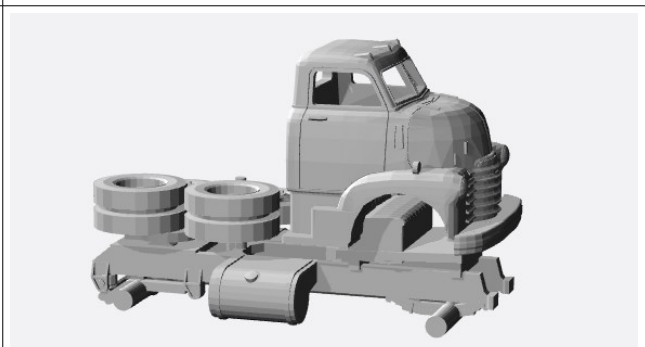

Chevrolet Semi/Medium Truck N-Scale Models

Chevrolet

1949 COE

<https://www.shapeways.com/product/XKY8H3KJY/1-160-1949-chevy-coe-flatbed-kit>

<https://www.shapeways.com/product/JYRUYMRAE/1-160-1949-chevy-coe-towtruck-kit>

<https://www.shapeways.com/product/6WHVRTCEN/1-160-1949-chevy-coe-stakebed-kit>

<https://www.shapeways.com/product/K2T463PGW/1-160-1949-chevy-coe-high-stakebed-kit>

<https://www.shapeways.com/product/ZYYGRHT63/1-160-1949-chevy-coe-ramp-bed-kit>

<https://www.shapeways.com/product/PNXOCK868/1-160-1949-chevy-coe-semi-truck-kit>

1960-61 C-50

<https://www.shapeways.com/product/WCS2DAGSV/1-160-1960-61-chevrolet-c-50-delivery-box>

<https://www.shapeways.com/product/AP3LA246Q/1-160-1960-61-chevrolet-c-50-flat-bed>