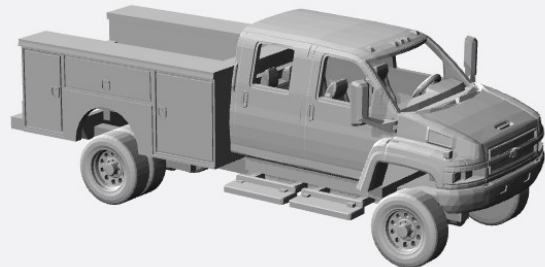

<https://www.shapeways.com/product/XKHQMDFEQ/1-160-2003-09-chevrolet-kodiak-crewcab-service-kit>