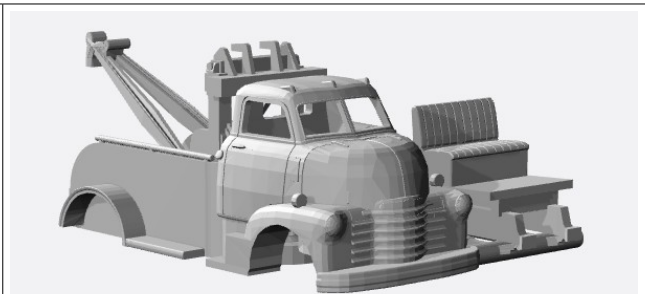

Chevrolet Semi/Medium Truck N-Scale Models

Chevrolet

1949 COE

<https://www.shapeways.com/product/XKY8H3KJY/1-160-1949-chevy-coe-flatbed-kit>

<https://www.shapeways.com/product/JYRUYMRAE/1-160-1949-chevy-coe-towtruck-kit>

<https://www.shapeways.com/product/6WHVRTCEN/1-160-1949-chevy-coe-stakebed-kit>

<https://www.shapeways.com/product/K2T463PGW/1-160-1949-chevy-coe-high-stakebed-kit>

<https://www.shapeways.com/product/ZYYGRHT63/1-160-1949-chevy-coe-ramp-bed-kit>

<https://www.shapeways.com/product/PNXOCK868/1-160-1949-chevy-coe-semi-truck-kit>

1960-61 C-50

<https://www.shapeways.com/product/WCS2DAGSV/1-160-1960-61-chevrolet-c-50-delivery-box>

<https://www.shapeways.com/product/AP3LA246Q/1-160-1960-61-chevrolet-c-50-flat-bed>