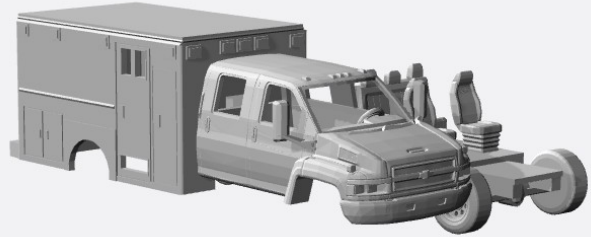

<https://www.shapeways.com/product/A795PXX6V/1-160-2003-09-chevy-kodiak-crewcab-ambulance-kit>