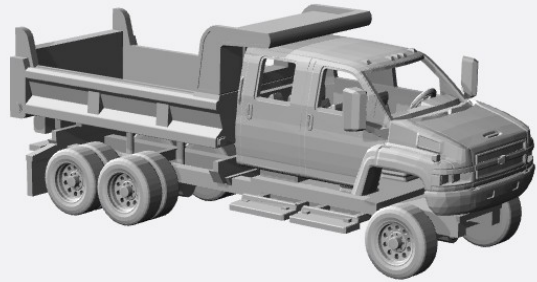

<https://www.shapeways.com/product/ZYWA6FFJ8/1-160-2003-09-chevrolet-kodiak-crewcab-dump-kit>