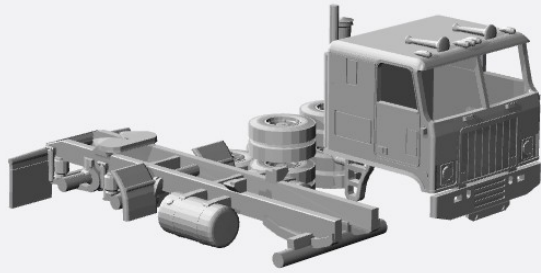

1980-88

<https://www.shapeways.com/product/D5TQ7G8NE/1-160-1980-88-gmc-astro-95-chevrolet-titan-90>