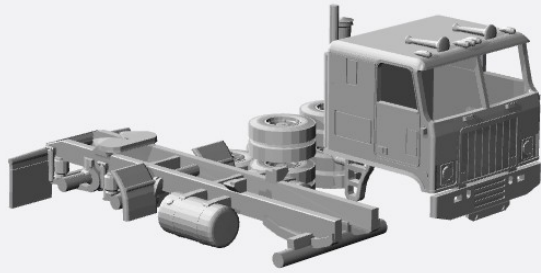

<https://www.shapeways.com/product/57QMRKJQ2/1-87-2003-09-chevrolet-kodiak-crew-flatbed-kit>

Titan

1968-79

<https://www.shapeways.com/product/BHFRRPLJX/1-87-1968-80-gmc-astro-chevrolet-titan>

1980-88

<https://www.shapeways.com/product/X6JCAZYNO/1-87-1980-88-gmc-astro-95-chevrolet-titan-90>