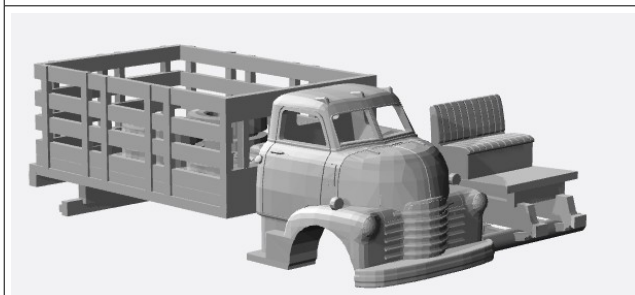

Chevrolet Semi/Medium Truck HO-Scale Models

Chevrolet

1949 COE

<https://www.shapeways.com/product/35Z7QCSEZ/1-87-1949-chevy-coe-flatbed>

<https://www.shapeways.com/product/7BJUA9FCW/1-87-1949-chevy-coe-towtruck>

<https://www.shapeways.com/product/LVQKGC9WM/1-87-1949-chevy-coe-stakebed-kit>

<https://www.shapeways.com/product/DMLCXGUNM/1-87-1949-chevy-coe-high-stakebed-kit>

<https://www.shapeways.com/product/PHC48X727/1-87-1949-chevy-coe-ramp-bed-kit>

<https://www.shapeways.com/product/7V99BA33U/1-87-1949-chevy-coe-semi-truck-kit>

1960-61 C-50

<https://www.shapeways.com/product/Z34VRMPLE/1-87-1960-61-chevrolet-c-50-delivery-box>

<https://www.shapeways.com/product/UCYK484EB/1-87-1960-61-chevrolet-c-50-flat-bed>