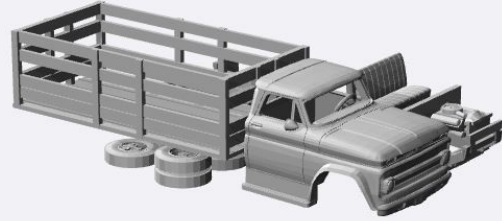

<https://www.shapeways.com/product/7V99BA33U/1-87-1949-chevy-coe-semi-truck-kit>

1960-61 C-50

<https://www.shapeways.com/product/Z34VRMPLE/1-87-1960-61-chevrolet-c-50-delivery-box>

<https://www.shapeways.com/product/UCYK484EB/1-87-1960-61-chevrolet-c-50-flat-bed>

<https://www.shapeways.com/product/88FK3BPOH/1-87-1960-61-chevrolet-c-50-stake-bed>

1962 C-50

1963-66 C-50

<https://www.shapeways.com/product/5UDHHRMWG/1-87-1966-chevrolet-c-50-wrecker>

<https://www.shapeways.com/product/6L84Z4QSU/1-87-1962-66-chevrolet-c-50-delivery-box>

<https://www.shapeways.com/product/M5P6PV56T/1-87-1962-66-chevrolet-c-50-stake-bed>

<https://www.shapeways.com/product/36M5KRENJ/1-87-1963-66-chevrolet-c-50-flat-bed-kit>

Kodiak

<https://www.shapeways.com/product/DYGFU2FUC/1-87-2003-09-chevrolet-kodiak-reg-cab-utility-kit>