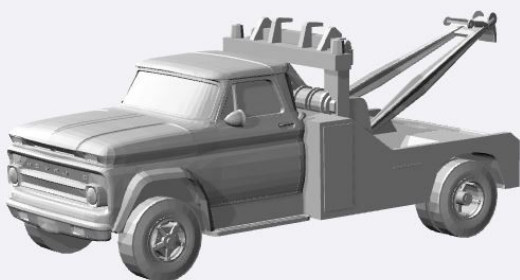

Chevrolet Semi/Medium Truck HO-Scale Models

Chevrolet

1949 COE

<https://www.shapeways.com/product/35Z7QCSEZ/1-87-1949-chevy-coe-flatbed>

<https://www.shapeways.com/product/7BJUA9FCW/1-87-1949-chevy-coe-towtruck>

<https://www.shapeways.com/product/LVQKGC9WM/1-87-1949-chevy-coe-stakebed-kit>

<https://www.shapeways.com/product/DMLCXGUNM/1-87-1949-chevy-coe-high-stakebed-kit>

<https://www.shapeways.com/product/PHC48X727/1-87-1949-chevy-coe-ramp-bed-kit>

<https://www.shapeways.com/product/7V99BA33U/1-87-1949-chevy-coe-semi-truck-kit>

1960-61 C-50

<https://www.shapeways.com/product/Z34VRMPLE/1-87-1960-61-chevrolet-c-50-delivery-box>

<https://www.shapeways.com/product/UCYK484EB/1-87-1960-61-chevrolet-c-50-flat-bed>

<https://www.shapeways.com/product/88FK3BPOH/1-87-1960-61-chevrolet-c-50-stake-bed>

1962 C-50

1963-66 C-50

<https://www.shapeways.com/product/5UDHHRMWG/1-87-1966-chevrolet-c-50-wrecker>

<https://www.shapeways.com/product/6L84Z4QSU/1-87-1962-66-chevrolet-c-50-delivery-box>