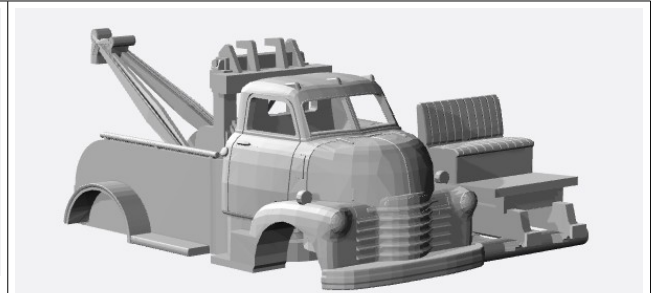

Chevrolet Semi/Medium Truck HO-Scale Models

Chevrolet

1949 COE

<https://www.shapeways.com/product/35Z7QCSEZ/1-87-1949-chevy-coe-flatbed>

<https://www.shapeways.com/product/7BJUA9FCW/1-87-1949-chevy-coe-towtruck>

<https://www.shapeways.com/product/LVQKGC9WM/1-87-1949-chevy-coe-stakebed-kit>

<https://www.shapeways.com/product/DMLCXGUNM/1-87-1949-chevy-coe-high-stakebed-kit>

<https://www.shapeways.com/product/PHC48X727/1-87-1949-chevy-coe-ramp-bed-kit>

<https://www.shapeways.com/product/7V99BA33U/1-87-1949-chevy-coe-semi-truck-kit>

1960-61 C-50

<https://www.shapeways.com/product/Z34VRMPLE/1-87-1960-61-chevrolet-c-50-delivery-box>

<https://www.shapeways.com/product/UCYK484EB/1-87-1960-61-chevrolet-c-50-flat-bed>