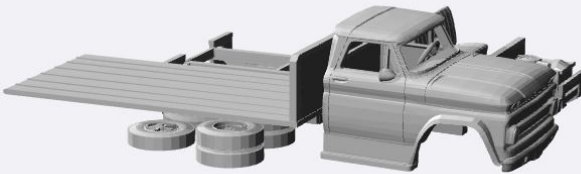

<https://www.shapeways.com/product/7V99BA33U/1-87-1949-chevy-coe-semi-truck-kit>

1960-61 C-50

<https://www.shapeways.com/product/Z34VRMPLE/1-87-1960-61-chevrolet-c-50-delivery-box>

<https://www.shapeways.com/product/UCYK484EB/1-87-1960-61-chevrolet-c-50-flat-bed>

<https://www.shapeways.com/product/88FK3BPOH/1-87-1960-61-chevrolet-c-50-stake-bed>

1962 C-50

1963-66 C-50

<https://www.shapeways.com/product/5UDHHRMWG/1-87-1966-chevrolet-c-50-wrecker>

<https://www.shapeways.com/product/6L84Z4QSU/1-87-1962-66-chevrolet-c-50-delivery-box>

<https://www.shapeways.com/product/M5P6PV56T/1-87-1962-66-chevrolet-c-50-stake-bed>

<https://www.shapeways.com/product/36M5KRENJ/1-87-1963-66-chevrolet-c-50-flat-bed-kit>

Kodiak

<https://www.shapeways.com/product/DYGFU2FUC/1-87-2003-09-chevrolet-kodiak-reg-cab-utility-kit>