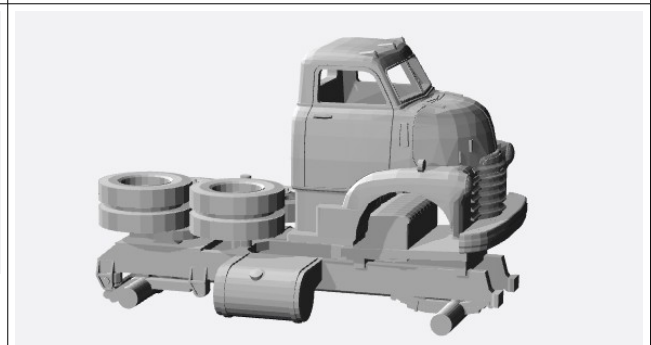

Chevrolet Semi/Medium Truck HO-Scale Models

Chevrolet

1949 COE

<https://www.shapeways.com/product/35Z7QCSEZ/1-87-1949-chevy-coe-flatbed>

<https://www.shapeways.com/product/7BJUA9FCW/1-87-1949-chevy-coe-towtruck>

<https://www.shapeways.com/product/LVQKGC9WM/1-87-1949-chevy-coe-stakebed-kit>

<https://www.shapeways.com/product/DMLCXGUNM/1-87-1949-chevy-coe-high-stakebed-kit>

<https://www.shapeways.com/product/PHC48X727/1-87-1949-chevy-coe-ramp-bed-kit>

<https://www.shapeways.com/product/7V99BA33U/1-87-1949-chevy-coe-semi-truck-kit>

1960-61 C-50

<https://www.shapeways.com/product/Z34VRMPLE/1-87-1960-61-chevrolet-c-50-delivery-box>

<https://www.shapeways.com/product/UCYK484EB/1-87-1960-61-chevrolet-c-50-flat-bed>