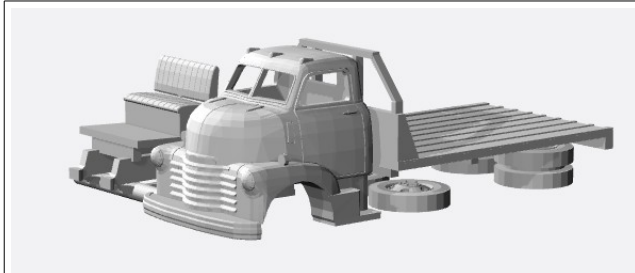

Chevrolet Semi/Medium Truck HO-Scale Models

Chevrolet

1949 COE

<https://www.shapeways.com/product/35Z7QCSEZ/1-87-1949-chevy-coe-flatbed>

<https://www.shapeways.com/product/7BJUA9FCW/1-87-1949-chevy-coe-towtruck>

<https://www.shapeways.com/product/LVQKGC9WM/1-87-1949-chevy-coe-stakebed-kit>

<https://www.shapeways.com/product/DMLCXGUNM/1-87-1949-chevy-coe-high-stakebed-kit>

<https://www.shapeways.com/product/PHC48X727/1-87-1949-chevy-coe-ramp-bed-kit>

<https://www.shapeways.com/product/7V99BA33U/1-87-1949-chevy-coe-semi-truck-kit>

1960-61 C-50

<https://www.shapeways.com/product/Z34VRMPLE/1-87-1960-61-chevrolet-c-50-delivery-box>

<https://www.shapeways.com/product/UCYK484EB/1-87-1960-61-chevrolet-c-50-flat-bed>