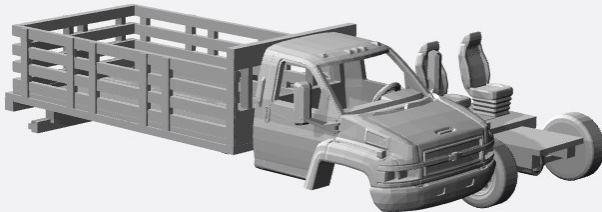

<https://www.shapeways.com/product/G9N4UQUNF/1-87-2003-09-chevrolet-kodiak-reg-cab-stakebed-kit>