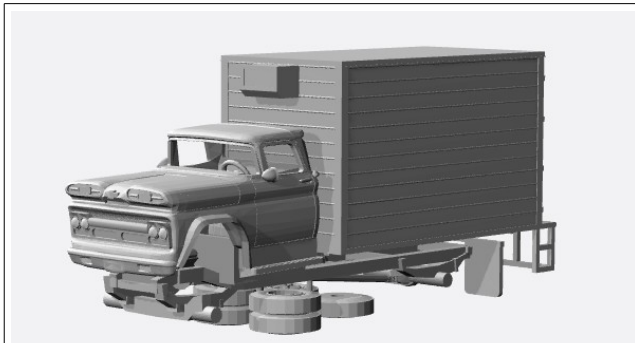

Chevrolet Semi/Medium Truck HO-Scale Models

Chevrolet

1949 COE

<https://www.shapeways.com/product/35Z7QCSEZ/1-87-1949-chevy-coe-flatbed>

<https://www.shapeways.com/product/7BJUA9FCW/1-87-1949-chevy-coe-towtruck>

<https://www.shapeways.com/product/LVQKGC9WM/1-87-1949-chevy-coe-stakebed-kit>

<https://www.shapeways.com/product/DMLCXGUNM/1-87-1949-chevy-coe-high-stakebed-kit>

<https://www.shapeways.com/product/PHC48X727/1-87-1949-chevy-coe-ramp-bed-kit>

<https://www.shapeways.com/product/7V99BA33U/1-87-1949-chevy-coe-semi-truck-kit>

1960-61 C-50

<https://www.shapeways.com/product/Z34VRMPLE/1-87-1960-61-chevrolet-c-50-delivery-box>

<https://www.shapeways.com/product/UCYK484EB/1-87-1960-61-chevrolet-c-50-flat-bed>