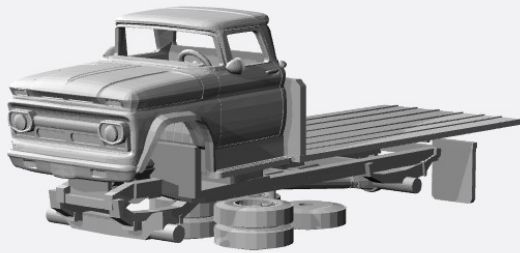

<https://www.shapeways.com/product/LVQKGC9WM/1-87-1949-chevy-coe-stakebed-kit>

<https://www.shapeways.com/product/DMLCXGUNM/1-87-1949-chevy-coe-high-stakebed-kit>

<https://www.shapeways.com/product/PHC48X727/1-87-1949-chevy-coe-ramp-bed-kit>

<https://www.shapeways.com/product/7V99BA33U/1-87-1949-chevy-coe-semi-truck-kit>

1960-61 C-50

<https://www.shapeways.com/product/Z34VRMPLE/1-87-1960-61-chevrolet-c-50-delivery-box>

<https://www.shapeways.com/product/UCYK484EB/1-87-1960-61-chevrolet-c-50-flat-bed>

<https://www.shapeways.com/product/88FK3BPOH/1-87-1960-61-chevrolet-c-50-stake-bed>

1962 C-50

1963-66 C-50

<https://www.shapeways.com/product/5UDHHRMWG/1-87-1966-chevrolet-c-50-wrecker>

<https://www.shapeways.com/product/6L84Z4QSU/1-87-1962-66-chevrolet-c-50-delivery-box>