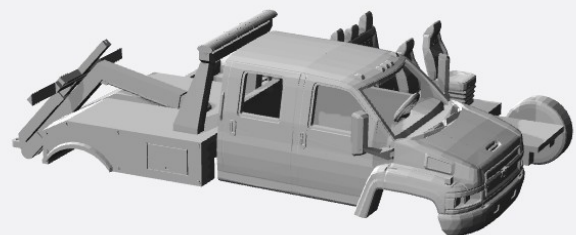

<https://www.shapeways.com/product/L7HCEJ6W3/1-87-2003-09-chevrolet-kodiak-crewcab-towtruck-kit>