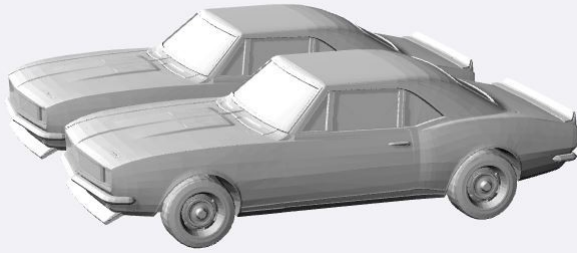

Chevrolet Camaro HO-Scale Models

1966-69

<https://www.shapeways.com/product/HG6JBKMFL/1-87-1967-chevrolet-camaro-ss>

1970-73

<https://www.shapeways.com/product/JBHSYDT8C/1-87-1972-chevrolet-camaro-z28>

1974-81

<https://www.shapeways.com/product/C9UPT7W7A/1-87-1979-chevrolet-camaro-irocz>

<https://www.shapeways.com/product/78FEHYKS2/1-87-1979-81-chevrolet-camaro-irocz-kit>

1982-92

<https://www.shapeways.com/product/VVQ8XRSLV/1-87-1985-chevrolet-camaro>

1993-02

<https://www.shapeways.com/product/PN22GSSSJ/1-87-1994-98-chevrolet-camaro-z28>

2010-14

<https://www.shapeways.com/product/GBDVXUU6Q/1-87-2007-chevrolet-camaro>

2015-19

<https://www.shapeways.com/product/U6EU5PGAL/1-87-2014-chevrolet-camaro-z28>