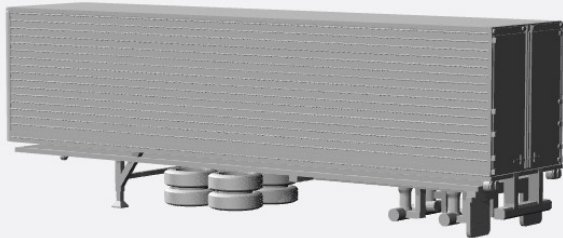

<https://www.shapeways.com/product/YSGAKJ2N4/1-87-1960tys-lifestock-semi-trailer>

Dropdeck

<https://www.shapeways.com/product/92K2ZSJY3/1-87-spread-flatbed-trailer>

<https://www.shapeways.com/product/JTVMX5MWP/1-87-48-dropdeck-flatbed-semi-trailer>

Reefer

<https://www.shapeways.com/product/8VYT9HEX8/1-87-1970tys-semi-trailer>

<https://www.shapeways.com/product/7VTLFVRW4/1-87-53-semi-trailer>

<https://www.shapeways.com/product/J22697PSD/1-87-1950tys-one-axel-semi-trailer-kit>