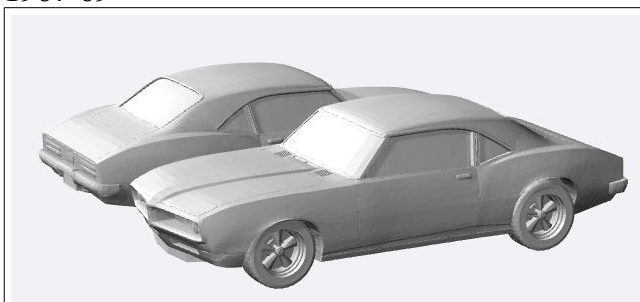

Pontiac Firebird HO - Scale Models

1967-69 Trans Am

<https://www.shapeways.com/product/535PWT3LC/1-87-1967-68-pontiac-firebird>

<https://www.shapeways.com/product/FB32V73W7/1-87-1967-68-pontiac-firebird-kit>

1967-69

<https://www.shapeways.com/product/G74TMMS4K/1-87-1967-69-pontiac-firebird>

1973

<https://www.shapeways.com/product/CMU46KJTZ/1-87-1973-pontiac-firebird-trans-am>

1977

<https://www.shapeways.com/product/43XYRQXVW/1-87-1977-pontiac-firebird-trans-am>