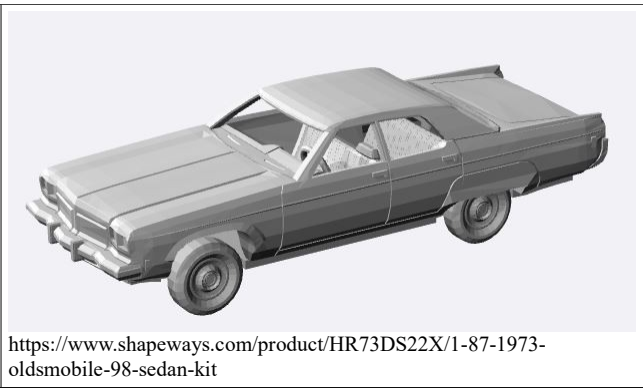

<https://www.shapeways.com/product/HR73DS22X/1-87-1973-oldsmobile-98-sedan-kit>