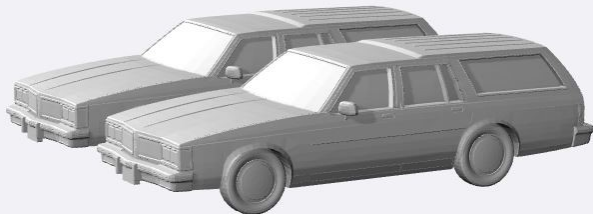

<https://www.shapeways.com/product/F4LPHCKEP/1-160-1977-79-oldsmobile-delta-88-sedan-kit>

<https://www.shapeways.com/product/SBHSNE7W2/1-160-2x-1977-oldsmobile-delta-88-station-wagon>

<https://www.shapeways.com/product/T3Y2ENEJV/1-160-1977-79-oldsmobile-delta-88-station-wagon-kit>

## 1984-88 Cutlass

<https://www.shapeways.com/product/SEWNYW9JJ/1-160-2x-1984-88-oldsmobile-cutlass-sedan>

<https://www.shapeways.com/product/2RWS85RUZ/1-160-2x-1984-88-oldsmobile-cutlass-supreme-cruise>

## 1980-85 Delta 88

<https://www.shapeways.com/product/YA9XKPYN8/1-160-2x-1980-85-oldsmobile-delta-88-coupe>

<https://www.shapeways.com/product/C5ZKKQKV4/1-160-2x-1980-85-oldsmobile-delta-88-sedan>

<https://www.shapeways.com/product/MGDM65ZPV/1-160-2x-1980-85-oldsmobile-delta-88-custom-cruise>