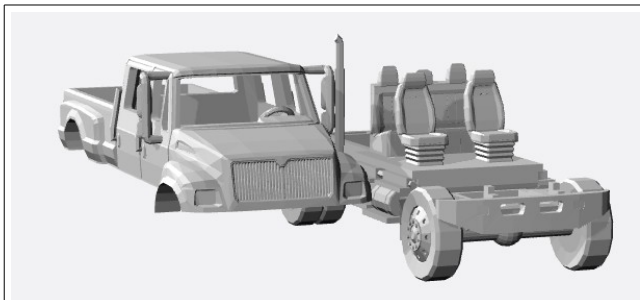

International N-Scale Models

Scout

<https://www.shapeways.com/product/87D38VKEN/1-160-1977-international-scout-2-piece-kit>

CXT

<https://www.shapeways.com/product/ZBSLLCA4L/1-160-international-cxt-kit>

S 2600

<https://www.shapeways.com/product/OP6HF82R4/1-160-international-s2600-cab-and-frame>

<https://www.shapeways.com/product/J87Z323J6/1-160-international-s2600-flatbed>

<https://www.shapeways.com/product/CV5BJRE6F/1-160-international-s2600-stakebed-kit>