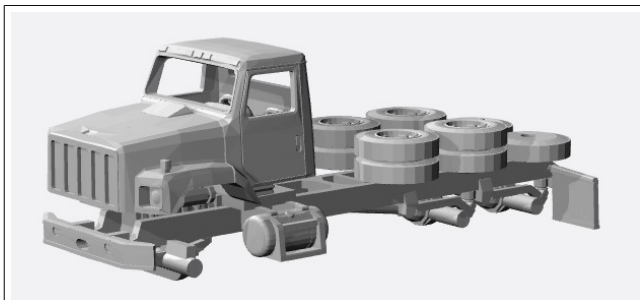

International N-Scale Models

Scout

<https://www.shapeways.com/product/87D38VKEN/1-160-1977-international-scout-2-piece-kit>

CXT

<https://www.shapeways.com/product/ZBSLLCA4L/1-160-international-cxt-kit>

S 2600

<https://www.shapeways.com/product/OP6HF82R4/1-160-international-s2600-cab-and-frame>

<https://www.shapeways.com/product/J87Z323J6/1-160-international-s2600-flatbed>

<https://www.shapeways.com/product/CV5BJRE6F/1-160-international-s2600-stakebed-kit>

<https://www.shapeways.com/product/3B7AJRBJW/1-160-international-s2600-dump-truck-kit>

Lone Star

<https://www.shapeways.com/product/VYPYR3P7Q/1-160-international-lone-star>

Pro Star

<https://www.shapeways.com/product/YCCPXGJAO/1-160-international-prostar>