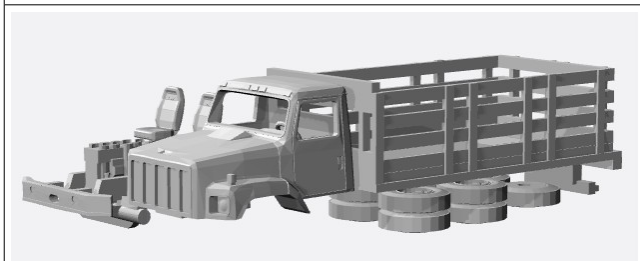

International N-Scale Models

Scout

<https://www.shapeways.com/product/87D38VKEN/1-160-1977-international-scout-2-piece-kit>

CXT

<https://www.shapeways.com/product/ZBSLLCA4L/1-160-international-cxt-kit>

S 2600

<https://www.shapeways.com/product/OP6HF82R4/1-160-international-s2600-cab-and-frame>

<https://www.shapeways.com/product/J87Z323J6/1-160-international-s2600-flatbed>

<https://www.shapeways.com/product/CV5BJRE6F/1-160-international-s2600-stakebed-kit>