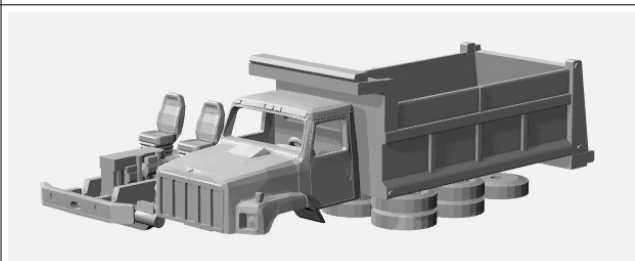

International N-Scale Models

Scout

<https://www.shapeways.com/product/87D38VKEN/1-160-1977-international-scout-2-piece-kit>

CXT

<https://www.shapeways.com/product/ZBSLLCA4L/1-160-international-cxt-kit>

S 2600

<https://www.shapeways.com/product/OP6HF82R4/1-160-international-s2600-cab-and-frame>

<https://www.shapeways.com/product/J87Z323J6/1-160-international-s2600-flatbed>

<https://www.shapeways.com/product/CV5BJRE6F/1-160-international-s2600-stakebed-kit>

<https://www.shapeways.com/product/3B7AJRBJW/1-160-international-s2600-dump-truck-kit>

Lone Star

<https://www.shapeways.com/product/VYPYR3P7Q/1-160-international-lone-star>

Pro Star

<https://www.shapeways.com/product/YCCPXGJAO/1-160-international-prostar>