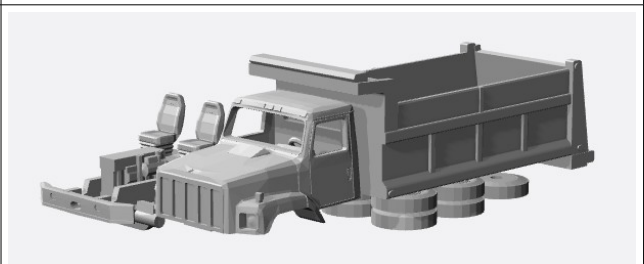

International HO-Scale Models

Scout

<https://www.shapeways.com/product/RF9ZDRDWV/1-87-1977-international-scout-2-piece-kit>

CXT

<https://www.shapeways.com/product/9BSTGZ4QU/1-87-international-cxt-kit>

<https://www.shapeways.com/product/LVUXE6PZN/1-87-international-cxt>

S 2600

<https://www.shapeways.com/product/3WHFOK6QE/1-87-international-s2600-cab-and-frame-kit>

<https://www.shapeways.com/product/USWTB5KSH/1-87-international-s2600-flatbed-kit>

<https://www.shapeways.com/product/KSMVH8527/1-87-international-s2600-stakebed-kit>

<https://www.shapeways.com/product/HQE6AN3KE/1-87-international-s2600-dump-truck-kit>

Lone Star

<https://www.shapeways.com/product/R5DZ3ZHWK/1-87-international-lone-star>

Pro Star

<https://www.shapeways.com/product/4VPYYQTAD/1-87-international-prostar>