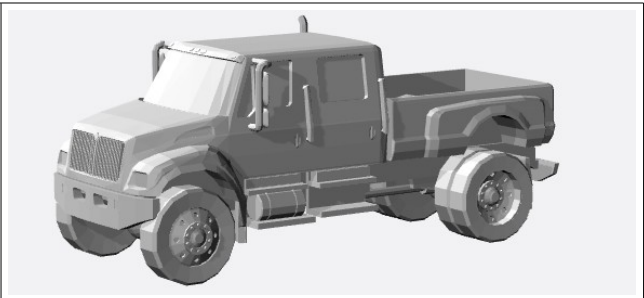

International HO-Scale Models

Scout

<https://www.shapeways.com/product/RF9ZDRDWV/1-87-1977-international-scout-2-piece-kit>

CXT

<https://www.shapeways.com/product/9BSTGZ4QU/1-87-international-cxt-kit>

<https://www.shapeways.com/product/LVUXE6PZN/1-87-international-cxt>

S 2600

<https://www.shapeways.com/product/3WHFOK6QE/1-87-international-s2600-cab-and-frame-kit>

<https://www.shapeways.com/product/USWTB5KSH/1-87-international-s2600-flatbed-kit>

<https://www.shapeways.com/product/KSMVH8527/1-87-international-s2600-stakebed-kit>