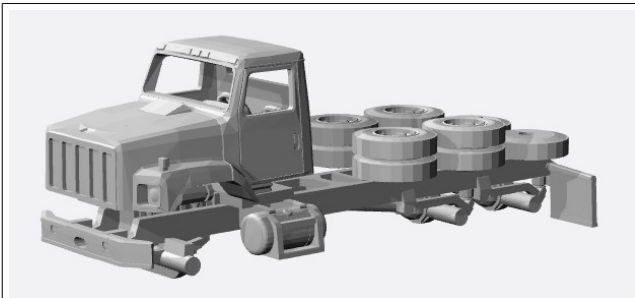

International HO-Scale Models

Scout

<https://www.shapeways.com/product/RF9ZDRDWV/1-87-1977-international-scout-2-piece-kit>

CXT

<https://www.shapeways.com/product/9BSTGZ4QU/1-87-international-cxt-kit>

<https://www.shapeways.com/product/LVUXE6PZN/1-87-international-cxt>

S 2600

<https://www.shapeways.com/product/3WHFOK6QE/1-87-international-s2600-cab-and-frame-kit>

<https://www.shapeways.com/product/USWTB5KSH/1-87-international-s2600-flatbed-kit>

<https://www.shapeways.com/product/KSMVH8527/1-87-international-s2600-stakebed-kit>

<https://www.shapeways.com/product/HQE6AN3KE/1-87-international-s2600-dump-truck-kit>

Lone Star

<https://www.shapeways.com/product/R5DZ3ZHWK/1-87-international-lone-star>

Pro Star

<https://www.shapeways.com/product/4VPYYQTAD/1-87-international-prostar>