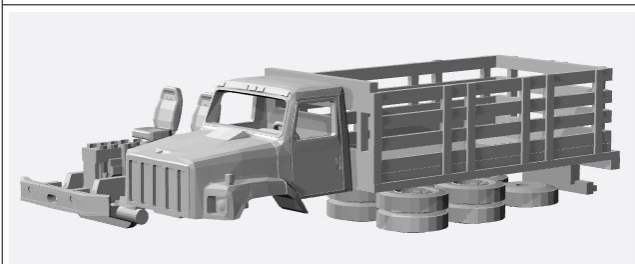

International HO-Scale Models

Scout

<https://www.shapeways.com/product/RF9ZDRDWV/1-87-1977-international-scout-2-piece-kit>

CXT

<https://www.shapeways.com/product/9BSTGZ4QU/1-87-international-cxt-kit>

<https://www.shapeways.com/product/LVUXE6PZN/1-87-international-cxt>

S 2600

<https://www.shapeways.com/product/3WHFOK6QE/1-87-international-s2600-cab-and-frame-kit>

<https://www.shapeways.com/product/USWTB5KSH/1-87-international-s2600-flatbed-kit>

<https://www.shapeways.com/product/KSMVH8527/1-87-international-s2600-stakebed-kit>