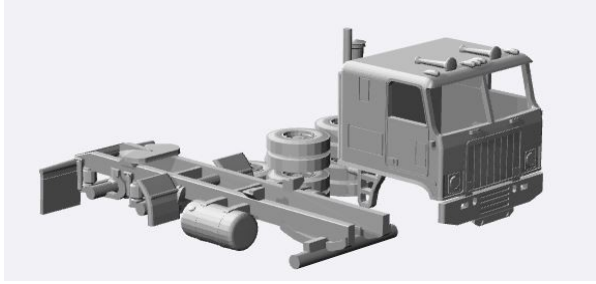

Cracker Box

<https://www.shapeways.com/product/8GMBQV82D/1-160-gmc-crackerbox>

Astro

1968-80

<https://www.shapeways.com/product/SMK5WUC6F/1-160-1968-80-gmc-astro-chevrolet-titan>

1980-88

<https://www.shapeways.com/product/D5TQ7G8NE/1-160-1980-88-gmc-astro-95-chevrolet-titan-90>

<https://www.shapeways.com/product/JX5W5K6NB/1-160-1980-88-gmc-astro-chevrolet-titan-daycab>