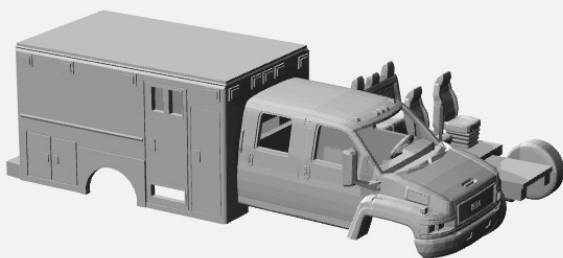

<https://www.shapeways.com/product/4SX2PDJ6W/1-160-2003-09-gmc-topkick-reg-cab-stakebed-kit>

<https://www.shapeways.com/product/9HWVVXC8J/1-160-2003-09-gmc-topkick-crewcab-stakebed-kit>

<https://www.shapeways.com/product/R3TEUMUNS/1-160-2003-09-gmc-topkick-reg-cab-towtruck-kit>

<https://www.shapeways.com/product/BSL7NN7E9/1-160-2003-09-gmc-topkick-crewcab-towtruck-kit>

<https://www.shapeways.com/product/63ZME5724/1-160-2003-09-gmc-topkick-regcab-dump-kit>

<https://www.shapeways.com/product/CS68DGMNT/1-160-2003-09-gmc-topkick-crewcab-dump-kit>

<https://www.shapeways.com/product/J8YJTYF69/1-160-2003-09-gmc-topkick-reg-cab-ambulance-kit>

<https://www.shapeways.com/product/WB7WZRV67/1-160-2003-09-gmc-topkick-crew-cab-ambulance-kit>

<https://www.shapeways.com/product/L4GCFZMN8/1-160-2003-09-gmc-topkick-reg-cab-service-kit>