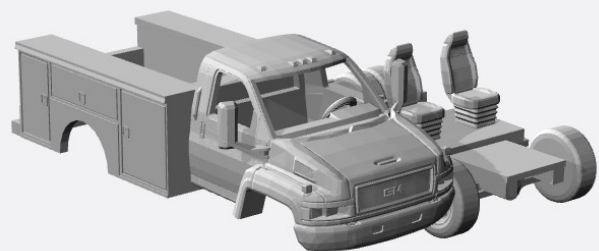

<https://www.shapeways.com/product/4SX2PDJ6W/1-160-2003-09-gmc-topkick-reg-cab-stakebed-kit>

<https://www.shapeways.com/product/9HWVVXC8J/1-160-2003-09-gmc-topkick-crewcab-stakebed-kit>

<https://www.shapeways.com/product/R3TEUMUNS/1-160-2003-09-gmc-topkick-reg-cab-towtruck-kit>

<https://www.shapeways.com/product/BSL7NN7E9/1-160-2003-09-gmc-topkick-crewcab-towtruck-kit>

<https://www.shapeways.com/product/63ZME5724/1-160-2003-09-gmc-topkick-regcab-dump-kit>

<https://www.shapeways.com/product/CS68DGMNT/1-160-2003-09-gmc-topkick-crewcab-dump-kit>

<https://www.shapeways.com/product/J8YJTYF69/1-160-2003-09-gmc-topkick-reg-cab-ambulance-kit>

<https://www.shapeways.com/product/WB7WZRV67/1-160-2003-09-gmc-topkick-crew-cab-ambulance-kit>

<https://www.shapeways.com/product/L4GCFZMN8/1-160-2003-09-gmc-topkick-reg-cab-service-kit>