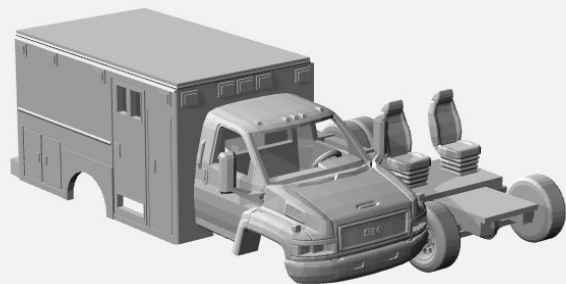

GMC Top Kick/CrackerBox/Astro/StepVan N-Scale Models

1980-89

1990-94

2003-09

<https://www.shapeways.com/product/P2LM9S8UR/1-160-2003-09-gmc-topkick-reg-cab-utility-kit>

<https://www.shapeways.com/product/CSLWHJKN6/1-160-2003-09-gmc-topkick-crewcab-utility-kit>

<https://www.shapeways.com/product/4SX2PDJ6W/1-160-2003-09-gmc-topkick-reg-cab-stakebed-kit>

<https://www.shapeways.com/product/9HWVVXC8J/1-160-2003-09-gmc-topkick-crewcab-stakebed-kit>

<https://www.shapeways.com/product/R3TEUMUNS/1-160-2003-09-gmc-topkick-reg-cab-towtruck-kit>

<https://www.shapeways.com/product/BSL7NN7E9/1-160-2003-09-gmc-topkick-crewcab-towtruck-kit>

<https://www.shapeways.com/product/63ZME5724/1-160-2003-09-gmc-topkick-regcab-dump-kit>

<https://www.shapeways.com/product/CS68DGMNT/1-160-2003-09-gmc-topkick-crewcab-dump-kit>