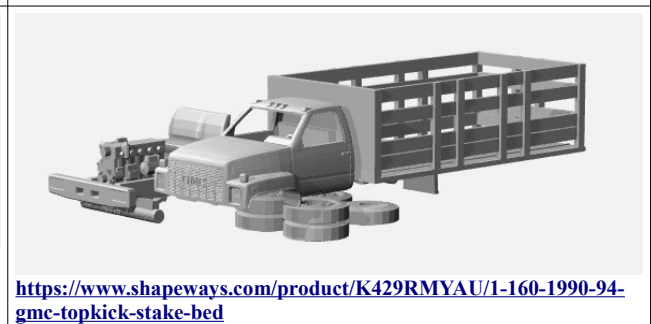

GMC Top Kick/CrackerBox/Astro/StepVan N-Scale Models

1980-89

1990-94

2003-09

<https://www.shapeways.com/product/P2LM9S8UR/1-160-2003-09-gmc-topkick-reg-cab-utility-kit>

<https://www.shapeways.com/product/CSLWHJKN6/1-160-2003-09-gmc-topkick-crewcab-utility-kit>

<https://www.shapeways.com/product/4SX2PDJ6W/1-160-2003-09-gmc-topkick-reg-cab-stakebed-kit>

<https://www.shapeways.com/product/9HWVVXC8J/1-160-2003-09-gmc-topkick-crewcab-stakebed-kit>

<https://www.shapeways.com/product/R3TEUMUNS/1-160-2003-09-gmc-topkick-reg-cab-towtruck-kit>