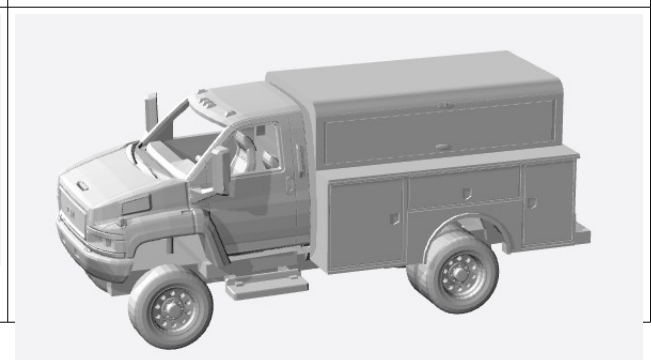

GMC Top Kick/CrackerBox/Astro/StepVan N-Scale Models

1980-89

1990-94

2003-09

<https://www.shapeways.com/product/P2LM9S8UR/1-160-2003-09-gmc-topkick-reg-cab-utility-kit>

<https://www.shapeways.com/product/CSLWHJKN6/1-160-2003-09-gmc-topkick-crewcab-utility-kit>

<https://www.shapeways.com/product/4SX2PDJ6W/1-160-2003-09-gmc-topkick-reg-cab-stakebed-kit>

<https://www.shapeways.com/product/9HWVVXC8J/1-160-2003-09-gmc-topkick-crewcab-stakebed-kit>

<https://www.shapeways.com/product/R3TEUMUNS/1-160-2003-09-gmc-topkick-reg-cab-towtruck-kit>