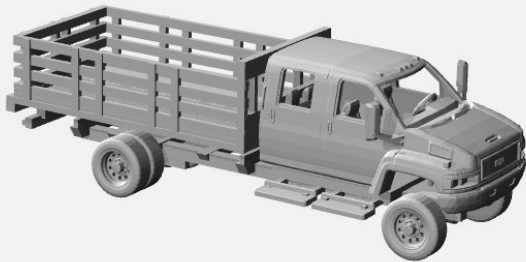

GMC Top Kick/CrackerBox/Astro/StepVan N-Scale Models

1980-89

1990-94

2003-09

<https://www.shapeways.com/product/P2LM9S8UR/1-160-2003-09-gmc-topkick-reg-cab-utility-kit>

<https://www.shapeways.com/product/CSLWHJKN6/1-160-2003-09-gmc-topkick-crewcab-utility-kit>

<https://www.shapeways.com/product/4SX2PDJ6W/1-160-2003-09-gmc-topkick-reg-cab-stakebed-kit>

<https://www.shapeways.com/product/9HWVVXC8J/1-160-2003-09-gmc-topkick-crewcab-stakebed-kit>

<https://www.shapeways.com/product/R3TEUMUNS/1-160-2003-09-gmc-topkick-reg-cab-towtruck-kit>