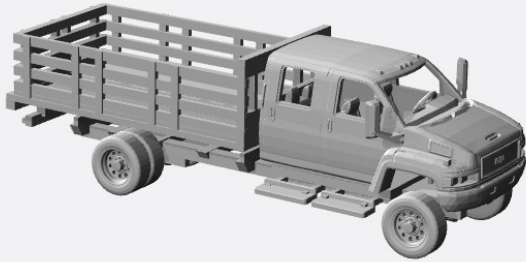

<https://www.shapeways.com/product/H9GQ64RHZ/1-87-2003-09-gmc-topkick-crew-flatbed-kit>

<https://www.shapeways.com/product/JXGWDJ58F/1-87-2003-09-gmc-topkick-reg-cab-utility-kit>

<https://www.shapeways.com/product/J9P2BBSLB/1-87-2003-09-gmc-topkick-crewcab-utility-kit>

<https://www.shapeways.com/product/J2AGRDTA3/1-87-2003-09-gmc-topkick-reg-cab-stakebed-kit>

<https://www.shapeways.com/product/7EATW3QOMY/1-87-2003-09-gmc-topkick-crewcab-stakebed-kit>

<https://www.shapeways.com/product/X5BVXRMNS/1-87-2003-09-gmc-topkick-reg-cab-towtruck-kit>