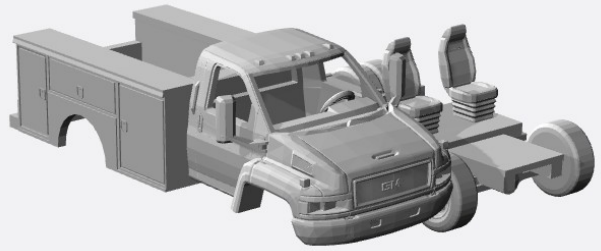

<https://www.shapeways.com/product/V9DWDQMA5/1-87-2003-09-gmc-topkick-reg-cab-ambulance-kit>

<https://www.shapeways.com/product/W2TERTGJH/1-87-2003-09-gmc-topkick-reg-cab-service-kit>