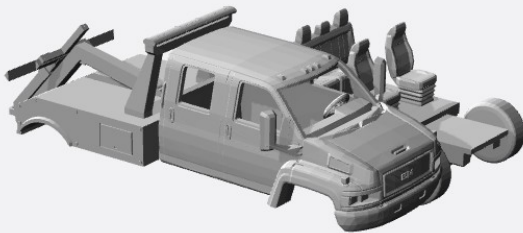

2003-09

<https://www.shapeways.com/product/LBKY59E8X/1-87-gmc-topkick-kit>

<https://www.shapeways.com/product/7KA35JGSS/1-87-2003-09-gmc-topkick-reg-cab-flatbed-kit>

<https://www.shapeways.com/product/QWHS7PN6N/1-87-2007-gmc-topkick>

<https://www.shapeways.com/product/H9GQ64RHZ/1-87-2003-09-gmc-topkick-crew-flatbed-kit>

<https://www.shapeways.com/product/JXGWDJ58F/1-87-2003-09-gmc-topkick-reg-cab-utility-kit>

<https://www.shapeways.com/product/J9P2BBSLB/1-87-2003-09-gmc-topkick-crewcab-utility-kit>

<https://www.shapeways.com/product/J2AGRDTA3/1-87-2003-09-gmc-topkick-reg-cab-stakebed-kit>

<https://www.shapeways.com/product/7EATW3QOMY/1-87-2003-09-gmc-topkick-crewcab-stakebed-kit>

<https://www.shapeways.com/product/X5BVXRMNS/1-87-2003-09-gmc-topkick-reg-cab-towtruck-kit>