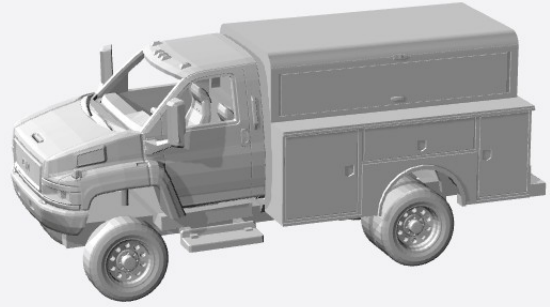

GMC Top Kick/CrackerBox/Astro/StepVan HO-Scale Models 1980-89

<https://www.shapeways.com/product/NEWFBMKPY/1-87-1980-89-gmc-topkick-uhaul-style-moving-van>

1990-94

<https://www.shapeways.com/product/6AKZC7SE4/1-87-1990-94-gmc-topkick-delivery>

<https://www.shapeways.com/product/VKZU38V6L/1-87-1990-94-gmc-topkick-uhaul-style-moving-van>

<https://www.shapeways.com/product/M8XBR9CKC/1-87-1990-94-gmc-topkick-flatbed>

<https://www.shapeways.com/product/4EUCBK8E7/1-87-1990-94-gmc-topkick-stake-bed>

2003-09

<https://www.shapeways.com/product/LBKY59E8X/1-87-gmc-topkick-kit>

<https://www.shapeways.com/product/7KA35JGSS/1-87-2003-09-gmc-topkick-reg-cab-flatbed-kit>

<https://www.shapeways.com/product/QWHS7PN6N/1-87-2007-gmc-topkick>

<https://www.shapeways.com/product/H9GQ64RHZ/1-87-2003-09-gmc-topkick-crew-flatbed-kit>

<https://www.shapeways.com/product/JXGWDJ58F/1-87-2003-09-gmc-topkick-reg-cab-utility-kit>

<https://www.shapeways.com/product/J9P2BBSLB/1-87-2003-09-gmc-topkick-crewcab-utility-kit>