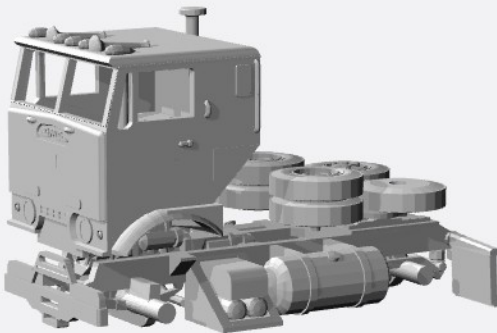

Cracker Box

<https://www.shapeways.com/product/YR6QR5AA9/1-87-gmc-crackerbox>