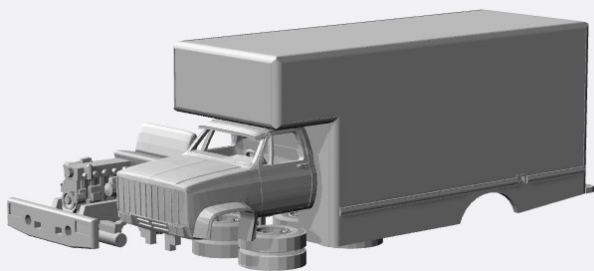

GMC Top Kick/CrackerBox/Astro/StepVan HO-Scale Models 1980-89

<https://www.shapeways.com/product/NEWFBMKPY/1-87-1980-89-gmc-topkick-uhaul-style-moving-van>

1990-94

<https://www.shapeways.com/product/6AKZC7SE4/1-87-1990-94-gmc-topkick-delivery>

<https://www.shapeways.com/product/VKZU38V6L/1-87-1990-94-gmc-topkick-uhaul-style-moving-van>

<https://www.shapeways.com/product/M8XBR9CKC/1-87-1990-94-gmc-topkick-flatbed>

<https://www.shapeways.com/product/4EUCBK8E7/1-87-1990-94-gmc-topkick-stake-bed>