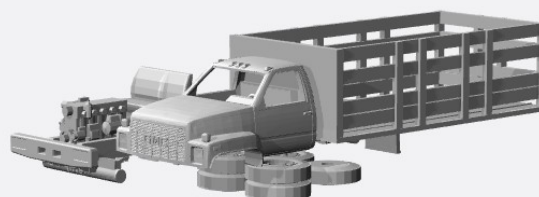

GMC Top Kick/CrackerBox/Astro/StepVan HO-Scale Models 1980-89

<https://www.shapeways.com/product/NEWFBMKPY/1-87-1980-89-gmc-topkick-uhaul-style-moving-van>

1990-94

<https://www.shapeways.com/product/6AKZC7SE4/1-87-1990-94-gmc-topkick-delivery>

<https://www.shapeways.com/product/VKZU38V6L/1-87-1990-94-gmc-topkick-uhaul-style-moving-van>

<https://www.shapeways.com/product/M8XBR9CKC/1-87-1990-94-gmc-topkick-flatbed>

<https://www.shapeways.com/product/4EUCBK8E7/1-87-1990-94-gmc-topkick-stake-bed>