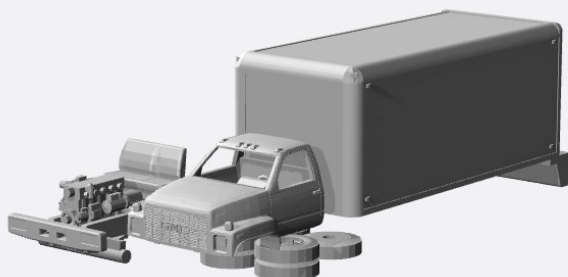

GMC Top Kick/CrackerBox/Astro/StepVan HO-Scale Models 1980-89

<https://www.shapeways.com/product/NEWFBMKPY/1-87-1980-89-gmc-topkick-uhaul-style-moving-van>

1990-94

<https://www.shapeways.com/product/6AKZC7SE4/1-87-1990-94-gmc-topkick-delivery>

<https://www.shapeways.com/product/VKZU38V6L/1-87-1990-94-gmc-topkick-uhaul-style-moving-van>

<https://www.shapeways.com/product/M8XBR9CKC/1-87-1990-94-gmc-topkick-flatbed>

<https://www.shapeways.com/product/4EUCBK8E7/1-87-1990-94-gmc-topkick-stake-bed>