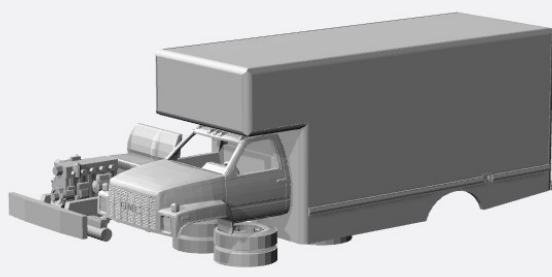

GMC Top Kick/CrackerBox/Astro/StepVan HO-Scale Models 1980-89

<https://www.shapeways.com/product/NEWFBMKPY/1-87-1980-89-gmc-topkick-uhaul-style-moving-van>

1990-94

<https://www.shapeways.com/product/6AKZC7SE4/1-87-1990-94-gmc-topkick-delivery>

<https://www.shapeways.com/product/VKZU38V6L/1-87-1990-94-gmc-topkick-uhaul-style-moving-van>

<https://www.shapeways.com/product/M8XBR9CKC/1-87-1990-94-gmc-topkick-flatbed>

<https://www.shapeways.com/product/4EUCBK8E7/1-87-1990-94-gmc-topkick-stake-bed>