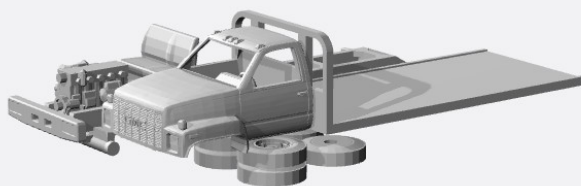

GMC Top Kick/CrackerBox/Astro/StepVan HO-Scale Models 1980-89

<https://www.shapeways.com/product/NEWFBMKPY/1-87-1980-89-gmc-topkick-uhaul-style-moving-van>

1990-94

<https://www.shapeways.com/product/6AKZC7SE4/1-87-1990-94-gmc-topkick-delivery>

<https://www.shapeways.com/product/VKZU38V6L/1-87-1990-94-gmc-topkick-uhaul-style-moving-van>

<https://www.shapeways.com/product/M8XBR9CKC/1-87-1990-94-gmc-topkick-flatbed>

<https://www.shapeways.com/product/4EUCBK8E7/1-87-1990-94-gmc-topkick-stake-bed>