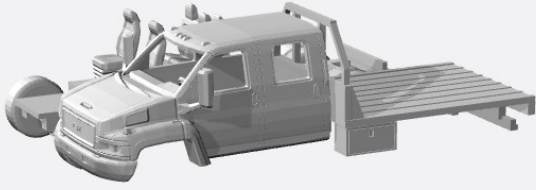

2003-09

<https://www.shapeways.com/product/LBKY59E8X/1-87-gmc-topkick-kit>

<https://www.shapeways.com/product/7KA35JGSS/1-87-2003-09-gmc-topkick-reg-cab-flatbed-kit>

<https://www.shapeways.com/product/QWHS7PN6N/1-87-2007-gmc-topkick>

<https://www.shapeways.com/product/H9GQ64RHZ/1-87-2003-09-gmc-topkick-crew-flatbed-kit>

<https://www.shapeways.com/product/JXGWDJ58F/1-87-2003-09-gmc-topkick-reg-cab-utility-kit>

<https://www.shapeways.com/product/J9P2BBSLB/1-87-2003-09-gmc-topkick-crewcab-utility-kit>