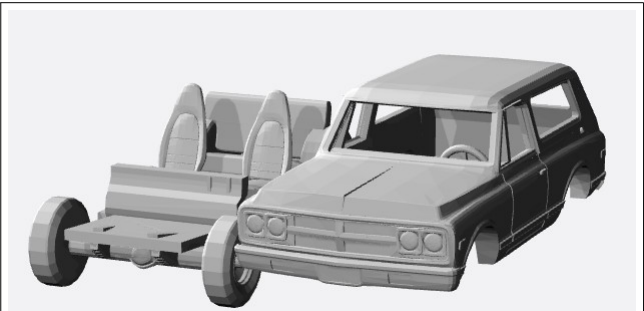

1989-91

<https://www.shapeways.com/product/VSUH87WSC/1-160-1989-91-gmc-suburban-kit>

<https://www.shapeways.com/product/T3M7CLD9B/1-160-1989-91-gmc-suburban-split-rear-door-kit>

1992-99

<https://www.shapeways.com/product/E4B2ZF2ER/1-160-2x-1999-gmc-suburban>

<https://www.shapeways.com/product/VFAXAELA7/1-160-1992-99-gmc-suburban-kit>

2000-06

2007-12

2013-18

Jimmy

1967-72

<https://www.shapeways.com/product/8S8FUYDJV/1-160-2x-1967-72-gmc-jimmy>

<https://www.shapeways.com/product/92R8RDCW4/1-160-1967-72-gmc-jimmy-kit>

1973-80

<https://www.shapeways.com/product/BYRPTRPEZ/1-160-2x-1973-79-gmc-jimmy>

<https://www.shapeways.com/product/UQQG38EJR/1-160-1973-79-gmc-jimmy-kit>

1981-88

<https://www.shapeways.com/product/VWAUFGO6R/1-160-2x-1980-88-gmc-jimmy>