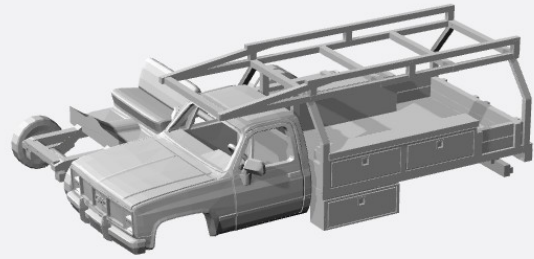

# GMC Sierra N-Scale Models

1963-66

1968-72

1973-80

1981-88

<https://www.shapeways.com/product/CW9VZ957Q/1-160-2x-1982-gmc-tow-truck>

<https://www.shapeways.com/product/8UUMOSKU7/1-160-1981-88-gmc-sierra-reg-cab-short-bed-kit>

<https://www.shapeways.com/product/Z3FVQ4WSS/1-160-1981-88-gmc-sierra-reg-cab-dually-kit>

<https://www.shapeways.com/product/KBS8XWZPS/1-160-1981-88-gmc-sierra-reg-cab-ambulance-kit>

<https://www.shapeways.com/product/CM7HUUR72/1-160-1981-88-gmc-sierra-reg-cab-contractor-kit>

<https://www.shapeways.com/product/88UDZH3CY/1-160-1981-88-gmc-sierra-reg-cab-dump-dually-kit>

<https://www.shapeways.com/product/KLH28MHE5/1-160-1981-88-gmc-sierra-reg-cab-flatbed-kit>

<https://www.shapeways.com/product/8JRNCTBSK/1-160-1981-88-gmc-sierra-reg-cab-stakebed-kit>