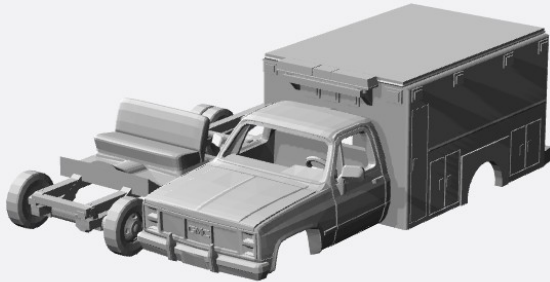

# GMC Sierra N-Scale Models

1963-66

1968-72

1973-80

1981-88

<https://www.shapeways.com/product/CW9VZ957Q/1-160-2x-1982-gmc-tow-truck>

<https://www.shapeways.com/product/8UUMOSKU7/1-160-1981-88-gmc-sierra-reg-cab-short-bed-kit>

<https://www.shapeways.com/product/Z3FVQ4WSS/1-160-1981-88-gmc-sierra-reg-cab-dually-kit>

<https://www.shapeways.com/product/KBS8XWZPS/1-160-1981-88-gmc-sierra-reg-cab-ambulance-kit>

<https://www.shapeways.com/product/CM7HUUR72/1-160-1981-88-gmc-sierra-reg-cab-contractor-kit>

<https://www.shapeways.com/product/88UDZH3CY/1-160-1981-88-gmc-sierra-reg-cab-dump-dually-kit>

<https://www.shapeways.com/product/KLH28MHE5/1-160-1981-88-gmc-sierra-reg-cab-flatbed-kit>

<https://www.shapeways.com/product/8JRNCTBSK/1-160-1981-88-gmc-sierra-reg-cab-stakebed-kit>