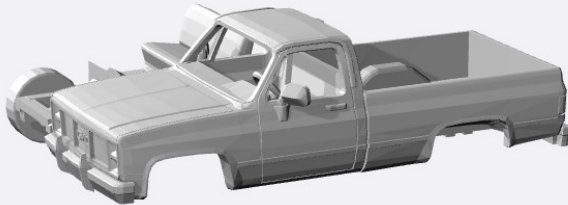

# GMC Sierra N-Scale Models

1963-66

1968-72

1973-80

1981-88

<https://www.shapeways.com/product/CW9VZ957Q/1-160-2x-1982-gmc-tow-truck>

<https://www.shapeways.com/product/8UUMOSKU7/1-160-1981-88-gmc-sierra-reg-cab-short-bed-kit>

<https://www.shapeways.com/product/Z3FVQ4WSS/1-160-1981-88-gmc-sierra-reg-cab-dually-kit>

<https://www.shapeways.com/product/KBS8XWZPS/1-160-1981-88-gmc-sierra-reg-cab-ambulance-kit>

<https://www.shapeways.com/product/CM7HUUR72/1-160-1981-88-gmc-sierra-reg-cab-contractor-kit>

<https://www.shapeways.com/product/88UDZH3CY/1-160-1981-88-gmc-sierra-reg-cab-dump-dually-kit>

<https://www.shapeways.com/product/KLH28MHE5/1-160-1981-88-gmc-sierra-reg-cab-flatbed-kit>

<https://www.shapeways.com/product/8JRNCTBSK/1-160-1981-88-gmc-sierra-reg-cab-stakebed-kit>