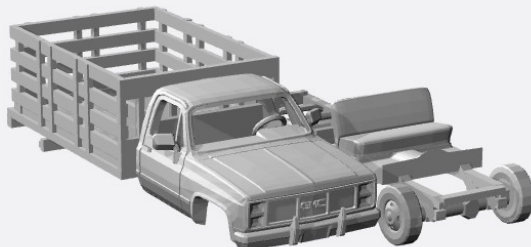

# GMC Sierra N-Scale Models

1963-66

1968-72

1973-80

1981-88

<https://www.shapeways.com/product/CW9VZ957Q/1-160-2x-1982-gmc-tow-truck>

<https://www.shapeways.com/product/8UUMOSKU7/1-160-1981-88-gmc-sierra-reg-cab-short-bed-kit>

<https://www.shapeways.com/product/Z3FVQ4WSS/1-160-1981-88-gmc-sierra-reg-cab-dually-kit>

<https://www.shapeways.com/product/KBS8XWZPS/1-160-1981-88-gmc-sierra-reg-cab-ambulance-kit>

<https://www.shapeways.com/product/CM7HUUR72/1-160-1981-88-gmc-sierra-reg-cab-contractor-kit>

<https://www.shapeways.com/product/88UDZH3CY/1-160-1981-88-gmc-sierra-reg-cab-dump-dually-kit>

<https://www.shapeways.com/product/KLH28MHE5/1-160-1981-88-gmc-sierra-reg-cab-flatbed-kit>

<https://www.shapeways.com/product/8JRNCTBSK/1-160-1981-88-gmc-sierra-reg-cab-stakebed-kit>