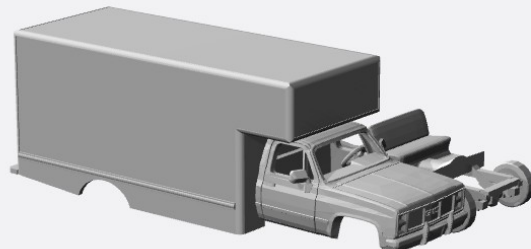

# GMC Sierra N-Scale Models

1963-66

1968-72

1973-80

1981-88

<https://www.shapeways.com/product/CW9VZ957Q/1-160-2x-1982-gmc-tow-truck>

<https://www.shapeways.com/product/8UUMOSKU7/1-160-1981-88-gmc-sierra-reg-cab-short-bed-kit>

<https://www.shapeways.com/product/Z3FVQ4WSS/1-160-1981-88-gmc-sierra-reg-cab-dually-kit>

<https://www.shapeways.com/product/KBS8XWZPS/1-160-1981-88-gmc-sierra-reg-cab-ambulance-kit>

<https://www.shapeways.com/product/CM7HUUR72/1-160-1981-88-gmc-sierra-reg-cab-contractor-kit>

<https://www.shapeways.com/product/88UDZH3CY/1-160-1981-88-gmc-sierra-reg-cab-dump-dually-kit>

<https://www.shapeways.com/product/KLH28MHE5/1-160-1981-88-gmc-sierra-reg-cab-flatbed-kit>

<https://www.shapeways.com/product/8JRNCTBSK/1-160-1981-88-gmc-sierra-reg-cab-stakebed-kit>