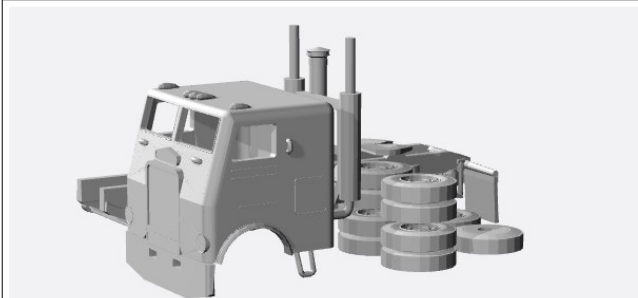

## Cabover

<https://www.shapeways.com/product/XNF4ST6BV/1-160-mid-1960-white-frightliner-cabover>