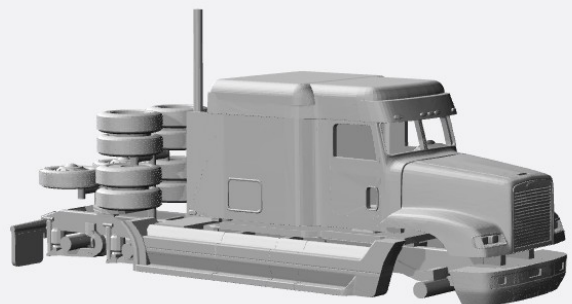

## Classic

<https://www.shapeways.com/product/TWF9S3SA3/1-160-freightliner-classic-xl>

<https://www.shapeways.com/product/RWPBYTOBY/1-160-freightliner-classic-day-cab>

## Coronado

<https://www.shapeways.com/product/DFYRJPSAC/1-160-freightliner-coronado>

<https://www.shapeways.com/product/JERONMYW7/1-160-freightliner-coronado-flat-top>

## FLD 120

<https://www.shapeways.com/product/WDUZXE3GY/1-160-freightliner-fld-120-high-sleeper>

<https://www.shapeways.com/product/FLDEJU9NN/1-160-freightliner-fld-120-raised-flat-top>

<https://www.shapeways.com/product/74F7YDEY5/1-160-frightliner-fl-d-120-flattop>