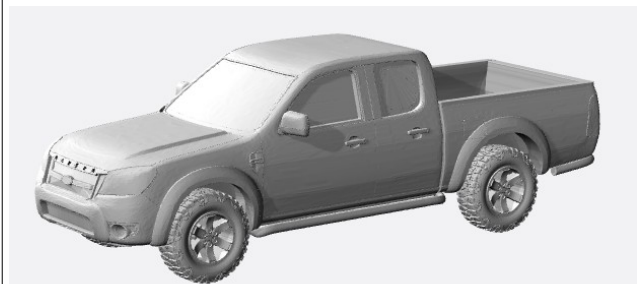

2009-13

<https://www.shapeways.com/product/2VV55J943/1-87-2009-12-ford-ranger-crew-cab>