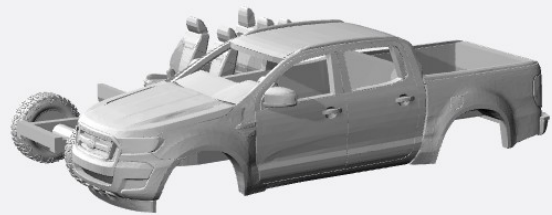

1989-92

<https://www.shapeways.com/product/LCAX9QFA5/1-87-1989-92-ford-ranger-reg-cab>

<https://www.shapeways.com/product/SDBDUD6NC/1-87-1989-92-ford-ranger-ext-cab>

2001-08

<https://www.shapeways.com/product/SA4PUWPCM/1-87-2001-12-ford-ranger>

2009-13

<https://www.shapeways.com/product/2VV55J943/1-87-2009-12-ford-ranger-crew-cab>

<https://www.shapeways.com/product/Z3J6YR5NJ/1-87-2009-12-ford-ranger-crew-cab-kit>

2014-16

<https://www.shapeways.com/product/YRZ7M3KWT/1-87-2015-ford-ranger>

<https://www.shapeways.com/product/68G87BW42/1-87-2015-ford-ranger-kit>

Raptor

2011

<https://www.shapeways.com/product/2CX6Q4HKG/1-87-2011-ford-raptor-super-crew>

Expedition

1999

<https://www.shapeways.com/product/K84UW6NY8/1-87-1999-ford-expedition>