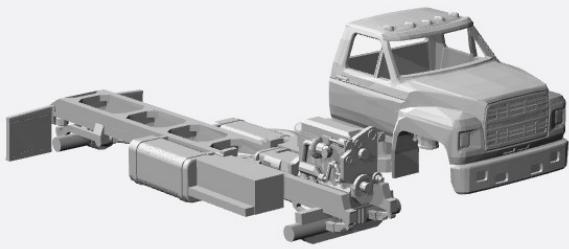

Ford F600 N-Scale Models

1980-86

<https://www.shapeways.com/product/P6L8HZGQM/1-160-1980-86-ford-f600-light-truck>

<https://www.shapeways.com/product/2F6L6E2J9/1-160-1980-86-ford-f-600-flat-top>

<https://www.shapeways.com/product/MTSM7QNEE/1-160-1980-86-ford-f-600-delivery-box-van>

<https://www.shapeways.com/product/78PP5WRJT/1-160-1980-86-ford-f600-utility-quot-cherry-picker-quot>

<https://www.shapeways.com/product/W88LDVYGZ/1-160-1980-86-ford-f600-sewer-vacuum-truck-kit>

<https://www.shapeways.com/product/8XWVXMOZA/1-160-2x-1980-90-ford-f650>