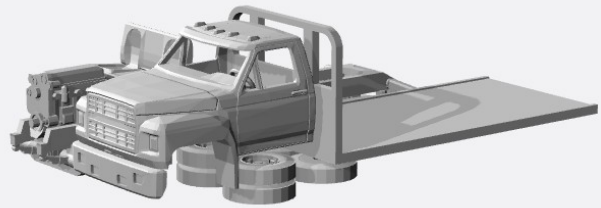

Ford F600 N-Scale Models

1980-86

<https://www.shapeways.com/product/P6L8HZGQM/1-160-1980-86-ford-f600-light-truck>

<https://www.shapeways.com/product/2F6L6E2J9/1-160-1980-86-ford-f-600-flat-top>

<https://www.shapeways.com/product/MTSM7QNEE/1-160-1980-86-ford-f-600-delivery-box-van>

<https://www.shapeways.com/product/78PP5WRJT/1-160-1980-86-ford-f600-utility-quot-cherry-picker-quot>

<https://www.shapeways.com/product/W88LDVYGZ/1-160-1980-86-ford-f600-sewer-vacuum-truck-kit>

<https://www.shapeways.com/product/8XWVXMOZA/1-160-2x-1980-90-ford-f650>