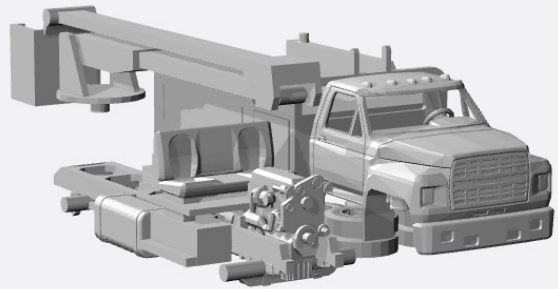

Ford F600 N-Scale Models

1980-86

<https://www.shapeways.com/product/P6L8HZGQM/1-160-1980-86-ford-f600-light-truck>

<https://www.shapeways.com/product/2F6L6E2J9/1-160-1980-86-ford-f-600-flat-top>

<https://www.shapeways.com/product/MTSM7QNEE/1-160-1980-86-ford-f-600-delivery-box-van>

<https://www.shapeways.com/product/78PP5WRJT/1-160-1980-86-ford-f600-utility-quot-cherry-picker-quot>

<https://www.shapeways.com/product/W88LDVYGZ/1-160-1980-86-ford-f600-sewer-vacuum-truck-kit>

<https://www.shapeways.com/product/8XWVXMOZA/1-160-2x-1980-90-ford-f650>