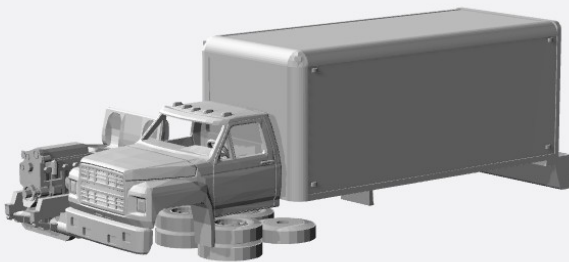

Ford F600 N-Scale Models

1980-86

<https://www.shapeways.com/product/P6L8HZGQM/1-160-1980-86-ford-f600-light-truck>

<https://www.shapeways.com/product/2F6L6E2J9/1-160-1980-86-ford-f-600-flat-top>

<https://www.shapeways.com/product/MTSM7QNEE/1-160-1980-86-ford-f-600-delivery-box-van>

<https://www.shapeways.com/product/78PP5WRJT/1-160-1980-86-ford-f600-utility-quot-cherry-picker-quot>

<https://www.shapeways.com/product/W88LDVYGZ/1-160-1980-86-ford-f600-sewer-vacuum-truck-kit>

<https://www.shapeways.com/product/8XWVXMOZA/1-160-2x-1980-90-ford-f650>