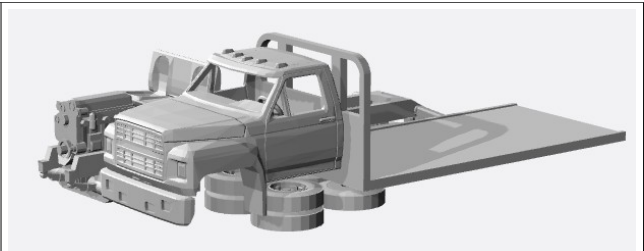

Ford F600 HO-Scale Models

1980-86

<https://www.shapeways.com/product/QO2P63L6T/1-87-1980-86-ford-f-600-flat-bed>

<https://www.shapeways.com/product/95R8KMCKJ/1-87-1980-86-ford-f-600-delivery>

<https://www.shapeways.com/product/G5WDGAVNU/1-120-1980-86-ford-f600-cherry-picker>

<https://www.shapeways.com/product/RR8TAKVNM/1-87-1980-86-ford-f600-sewer-vacuum-truck-kit>

<https://www.shapeways.com/product/QK9RBZNWB/1-87-1980-90-ford-f650>