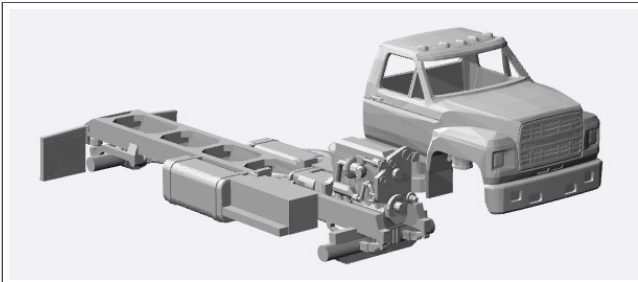

Ford F600 HO-Scale Models

1980-86

<https://www.shapeways.com/product/QO2P63L6T/1-87-1980-86-ford-f-600-flat-bed>

<https://www.shapeways.com/product/95R8KMCKJ/1-87-1980-86-ford-f-600-delivery>

<https://www.shapeways.com/product/G5WDGAVNU/1-120-1980-86-ford-f600-cherry-picker>

<https://www.shapeways.com/product/RR8TAKVNM/1-87-1980-86-ford-f600-sewer-vacuum-truck-kit>

<https://www.shapeways.com/product/QK9RBZNWB/1-87-1980-90-ford-f650>