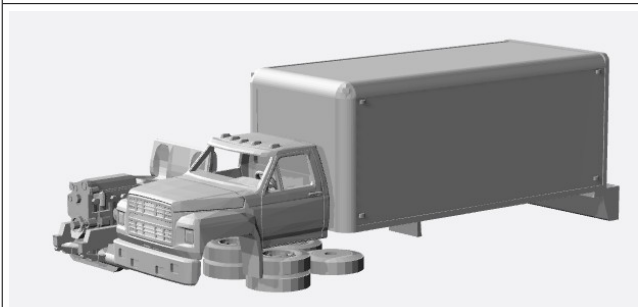

Ford F600 HO-Scale Models

1980-86

<https://www.shapeways.com/product/QO2P63L6T/1-87-1980-86-ford-f-600-flat-bed>

<https://www.shapeways.com/product/95R8KMCKJ/1-87-1980-86-ford-f-600-delivery>

<https://www.shapeways.com/product/G5WDGAVNU/1-120-1980-86-ford-f600-cherry-picker>

<https://www.shapeways.com/product/RR8TAKVNM/1-87-1980-86-ford-f600-sewer-vacuum-truck-kit>

<https://www.shapeways.com/product/QK9RBZNWB/1-87-1980-90-ford-f650>