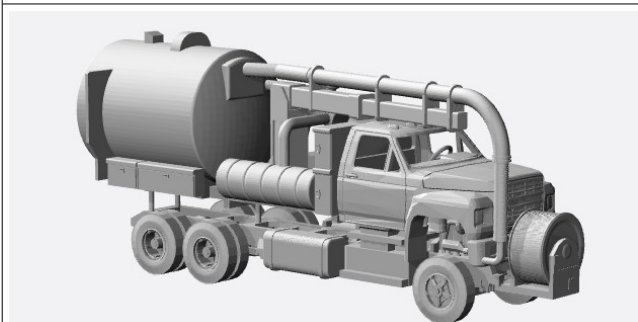

Ford F600 HO-Scale Models

1980-86

<https://www.shapeways.com/product/QO2P63L6T/1-87-1980-86-ford-f-600-flat-bed>

<https://www.shapeways.com/product/95R8KMCKJ/1-87-1980-86-ford-f-600-delivery>

<https://www.shapeways.com/product/G5WDGAVNU/1-120-1980-86-ford-f600-cherry-picker>

<https://www.shapeways.com/product/RR8TAKVNM/1-87-1980-86-ford-f600-sewer-vacuum-truck-kit>

<https://www.shapeways.com/product/QK9RBZNWB/1-87-1980-90-ford-f650>