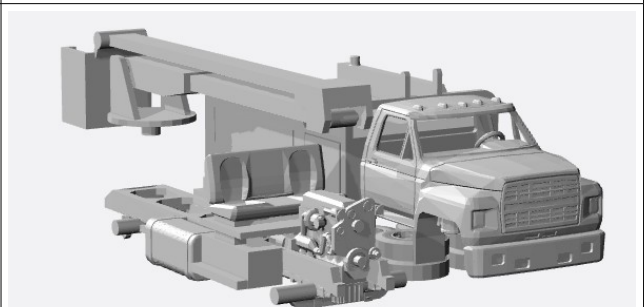

Ford F600 HO-Scale Models

1980-86

<https://www.shapeways.com/product/QO2P63L6T/1-87-1980-86-ford-f-600-flat-bed>

<https://www.shapeways.com/product/95R8KMCKJ/1-87-1980-86-ford-f-600-delivery>

<https://www.shapeways.com/product/G5WDGAVNU/1-120-1980-86-ford-f600-cherry-picker>

<https://www.shapeways.com/product/RR8TAKVNM/1-87-1980-86-ford-f600-sewer-vacuum-truck-kit>

<https://www.shapeways.com/product/QK9RBZNWB/1-87-1980-90-ford-f650>