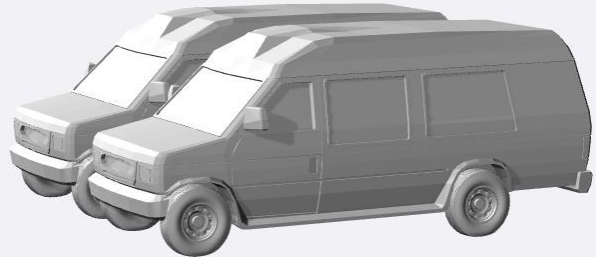

<https://www.shapeways.com/product/DXXEZHLW8/1-160-2x-1975-91-ford-e-series-van-extendet>

<https://www.shapeways.com/product/434WBK6FY/1-160-1975-91-ford-e-series-ext-delivery-kit>

<https://www.shapeways.com/product/7ZFP8WSAC/1-160-1975-91-ford-evan-ext-sliding-sidedoor-kit>

<https://www.shapeways.com/product/7ZFP8WSAC/1-160-1975-91-ford-evan-ext-sliding-sidedoor-kit>

<https://www.shapeways.com/product/MNCPXENSY/1-160-1975-91-ford-e-series-rv-kit>

<https://www.shapeways.com/product/L6HNAUA7E/1-160-1975-91-ford-e-series-u-haul-kit>

<https://www.shapeways.com/product/BU25PKV6Q/1-160-1975-91-ford-e-series-ambulance-kit>

2002-07

<https://www.shapeways.com/product/94KKBLFD3/1-160-2x-2002-07-ford-e-series-van>

<https://www.shapeways.com/product/XNXQPJ22H/1-160-2x-1997-02-ford-econoline-camper>