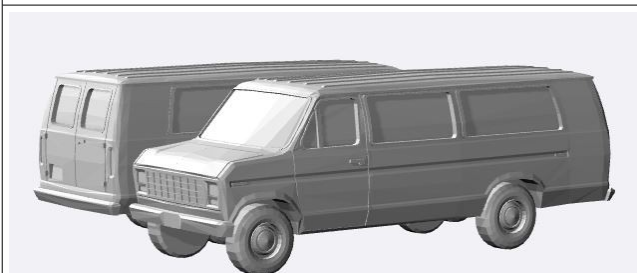

Ford E- Van/ Aerostar N-Scale Models

E-Series

1972-74

<https://www.shapeways.com/product/R9UTA4Z2Z/1-160-2x-1972-74-ford-econoline-club-wagon>

<https://www.shapeways.com/product/RDK9AEMEP/1-160-2x-1972-74-ford-econoline-delivery-van>

1975-91

<https://www.shapeways.com/product/68AS42E6T/1-160-2x-1975-91-ford-e-series-van>

<https://www.shapeways.com/product/7U85WSAN4/1-160-1975-91-ford-e-series-van-kit>

<https://www.shapeways.com/product/EZZUY2ZWR/1-160-2x-1975-91-ford-e-series-van-extended>