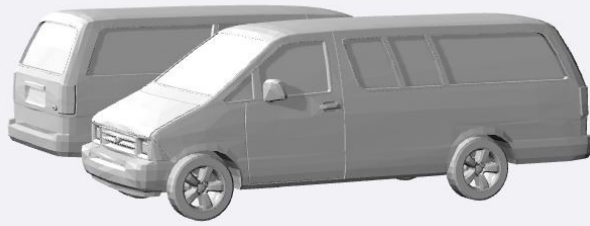

<https://www.shapeways.com/product/BU25PKV6Q/1-160-1975-91-ford-e-series-ambulance-kit>

2002-07

<https://www.shapeways.com/product/94KKBLFD3/1-160-2x-2002-07-ford-e-series-van>

<https://www.shapeways.com/product/XNXQPJ22H/1-160-2x-1997-02-ford-econoline-camper>

2008

<https://www.shapeways.com/product/YV2YN69GG/1-160-2x-2008-ford-econoline-van>

<https://www.shapeways.com/product/JB4EZZPZA/1-160-2x-ford-e-series-rv>

Aerostar 1990

<https://www.shapeways.com/product/KCDDFQFH9/1-160-2x-1990-ford-aerostar>