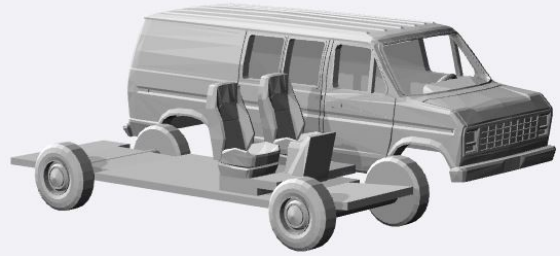

Ford E- Van/ Aerostar N-Scale Models

E-Series

1972-74

<https://www.shapeways.com/product/R9UTA4Z2Z/1-160-2x-1972-74-ford-econoline-club-wagon>

<https://www.shapeways.com/product/RDK9AEMEP/1-160-2x-1972-74-ford-econoline-delivery-van>

1975-91

<https://www.shapeways.com/product/68AS42E6T/1-160-2x-1975-91-ford-e-series-van>

<https://www.shapeways.com/product/7U85WSAN4/1-160-1975-91-ford-e-series-van-kit>

<https://www.shapeways.com/product/EZZUY2ZWR/1-160-2x-1975-91-ford-e-series-van-extended>

<https://www.shapeways.com/product/YDPFJTWSF/1-160-1975-91-ford-e-series-van-ext-kit>

<https://www.shapeways.com/product/UFT8QJHU7/1-160-2x-1975-91-ford-e-series-delivery-van>

<https://www.shapeways.com/product/QVRXEDSA6/1-160-1975-91-ford-e-series-delivery-van-kit>