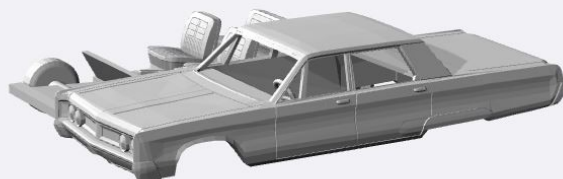

<https://www.shapeways.com/product/BH2D6ZYN2/1-87-1967-chrysler-newport-sedan-kit>