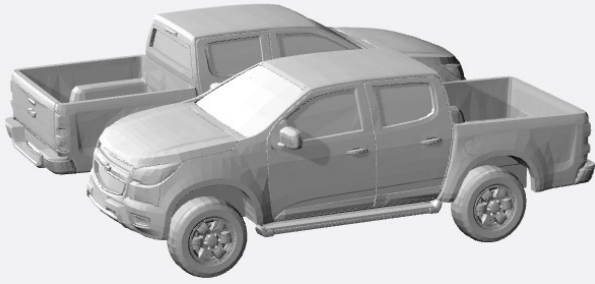

# Chevrolet S10/Colorado/ S10 Blazer/Avalanch HO-Scale Models

## S10 PckUp

1982-93

<https://www.shapeways.com/product/WBCE3TUVR/1-87-1985-chevrolet-s-10>

1994-97

1998-04

<https://www.shapeways.com/product/C722M8TPU/1-87-2000-chevrolet-s10>

2005-12

<https://www.shapeways.com/product/TNRJN8AJH/1-87-2002-12-chevrolet-colorado>

2013-16

<https://www.shapeways.com/product/6FRG8UJEN/1-87-2013-16-chevrolet-s10-colorado>

<https://www.shapeways.com/product/MZ7ZWESNF/1-87-2013-16-chevrolet-s10-colorado-kit>

## S10 Blazer

1983-90

<https://www.shapeways.com/product/B5R58W94N/1-87-1984-chevrolet-blazer-s10>

1995-97

<https://www.shapeways.com/product/9GH5PKZ6H/1-87-1994-97-chevrolet-s-10-blazer-2-door>