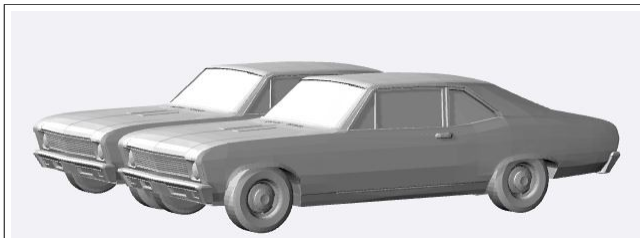

Chevrolet Nova HO-Scale Models

1966

<https://www.shapeways.com/product/7BFVREUAP/1-87-1966-chevrolet-nova-coupe>

<https://www.shapeways.com/product/BTKWEWMKD/1-87-1966-chevrolet-nova-coupe-two-piece-kit>

<https://www.shapeways.com/product/AAM47GRPZ/1-87-1966-chevrolet-nova-coupe-funny-car>

1969

<https://www.shapeways.com/product/L6H228W45/1-87-1969-chevy-nova-ss>

1971-74

<https://www.shapeways.com/product/T8EE9RHWN/1-87-1971-74-chevrolet-nova>