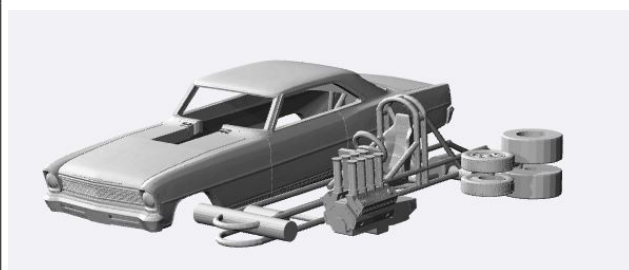

Chevrolet Nova HO-Scale Models

1966

<https://www.shapeways.com/product/7BFVREUAP/1-87-1966-chevrolet-nova-coupe>

<https://www.shapeways.com/product/BTKWEWMKD/1-87-1966-chevrolet-nova-coupe-two-piece-kit>

<https://www.shapeways.com/product/AAM47GRPZ/1-87-1966-chevrolet-nova-coupe-funny-car>

1969

<https://www.shapeways.com/product/L6H228W45/1-87-1969-chevy-nova-ss>

1971-74

<https://www.shapeways.com/product/T8EE9RHWN/1-87-1971-74-chevrolet-nova>