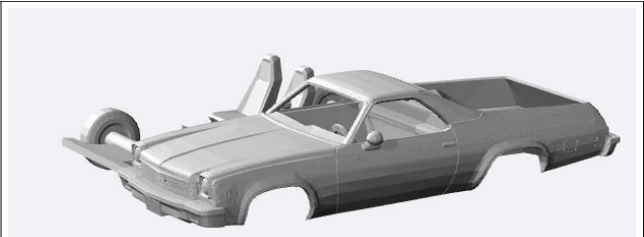

# Chevrolet El Camino HO-Scale Models

1960

<https://www.shapeways.com/product/L8BVYFBLE/1-87-1961-chevrolet-el-camino>

1973-76

<https://www.shapeways.com/product/K8K64PYQL/1-87-1973-76-chevrolet-el-camino>

<https://www.shapeways.com/product/GYFGJG4QZ/1-87-1973-76-chevrolet-el-camino-kit>

1976-78

<https://www.shapeways.com/product/KY8YW43SJ/1-87-1976-77-chevrolet-el-camino>

<https://www.shapeways.com/product/933R297EE/1-87-1977-78-chevrolet-el-camino-kit>