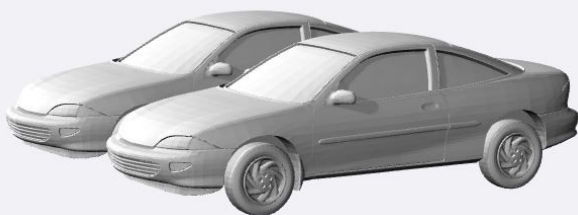

1994-2000 Lumina

<https://www.shapeways.com/product/S7A3APYNP/1-160-2x-1994-2000-chevrolet-lumina>

<https://www.shapeways.com/product/4Z3J5EUSS/1-160-1994-2000-chevrolet-lumina-kit>

1998 Cavalier

<https://www.shapeways.com/product/BHAR5YVJ5/1-160-2x-1998-chevrolet-cavalier-coupe>

<https://www.shapeways.com/product/3YPMXRH62/1-160-2x-1999-03-chevrolet-cavalier-sedan>

2003-06 SSR

<https://www.shapeways.com/product/U3A6JFKN6/1-160-2x-2003-06-chevrolet-ssr>

2006-13 Cruze

<https://www.shapeways.com/product/VQX2SJF55/1-160-2x-2010-13-chevrolet-cruze-sedan>