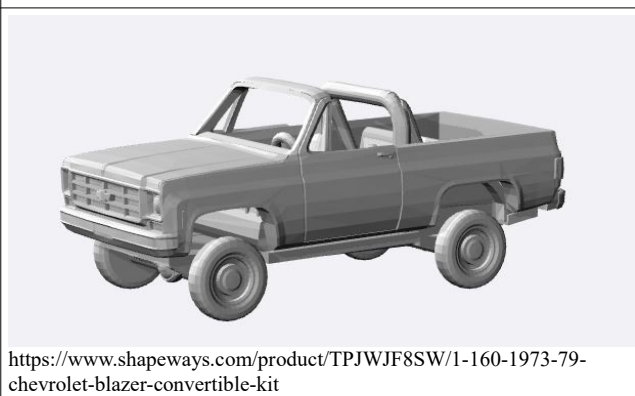

Chevrolet Blazer/Tahoe N-Scale Models

1967-70

1971-72

1973-79

<https://www.shapeways.com/product/Y6KW55UWC/1-160-1973-79-chevrolet-blazer-conv-police-kit>

1980-88

<https://www.shapeways.com/product/6PPMKFKJ3/1-160-2x1980-88-chevrolet-blazer>

<https://www.shapeways.com/product/RS7GY3H4K/1-160-1980-88-chevrolet-blazer-kit>

1989-91

<https://www.shapeways.com/product/68FETGDYQ/1-160-2x-1989-91-chevrolet-blazer>

<https://www.shapeways.com/product/C99SLYSQA/1-160-1989-91-chevrolet-blazer-kit>