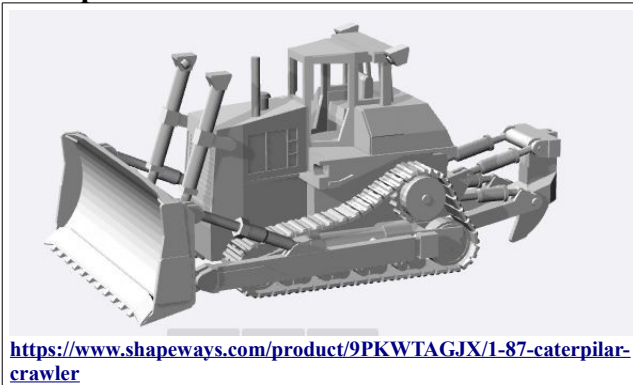

<https://www.shapeways.com/product/2W3BR5WJU/1-87-mack-cruise-liner-day-cab-kit>

Volvo

<https://www.shapeways.com/product/VKLXQF2AV/1-87-volvo-vt-880>

Bus

MCI-5

<https://www.shapeways.com/product/XH6GGPH2L/1-87-mci-mc-12-coach>

<https://www.shapeways.com/product/FCBPZFMW8/1-87-mci-mc-12-coach-kit>

RV

Winebago

Construction

Oshkosh

Caterpillar

Kalmar Container Lift