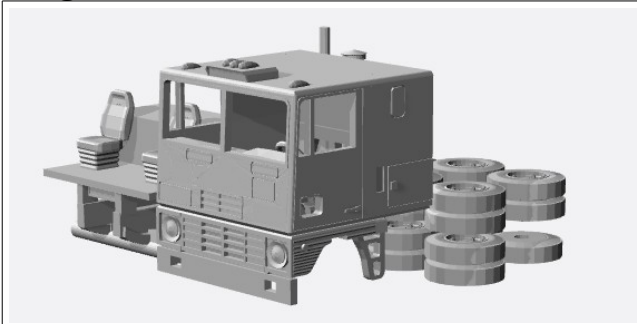

Assorted Semi Truck/Bus/Construction and RV HO-Scale Models

Dodge

<https://www.shapeways.com/product/YRY2NTT8D/1-87-dodge-11000-kit>

Mack

<https://www.shapeways.com/product/VBLC4HNGG/1-87-mack-cruise-liner-cabover-kit>

<https://www.shapeways.com/product/2W3BR5WJU/1-87-mack-cruise-liner-day-cab-kit>

Volvo

<https://www.shapeways.com/product/VKLXQF2AV/1-87-volvo-vt-880>

Bus

MCI-5

<https://www.shapeways.com/product/XH6GGPH2L/1-87-mci-mc-12-coach>

<https://www.shapeways.com/product/FCBPZFMW8/1-87-mci-mc-12-coach-kit>

RV

Winebago

Construction

Oshkosh

Caterpillar

Kalmar Container Lift