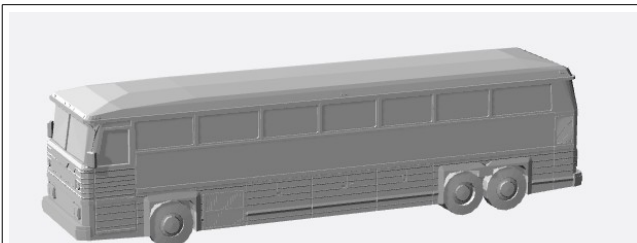

Assorted Semi Truck/Bus/Construction and RV HO-Scale Models

Dodge

<https://www.shapeways.com/product/YRY2NTT8D/1-87-dodge-11000-kit>

Mack

<https://www.shapeways.com/product/VBLC4HNGG/1-87-mack-cruise-liner-cabover-kit>

<https://www.shapeways.com/product/2W3BR5WJU/1-87-mack-cruise-liner-day-cab-kit>

Volvo

<https://www.shapeways.com/product/VKLXQF2AV/1-87-volvo-vt-880>

Bus

MCI-5

<https://www.shapeways.com/product/XH6GGPH2L/1-87-mci-mc-12-coach>

<https://www.shapeways.com/product/FCBPZFMW8/1-87-mci-mc-12-coach-kit>

RV

Winebago

Construction

Oshkosh

Caterpillar

Kalmar Container Lift