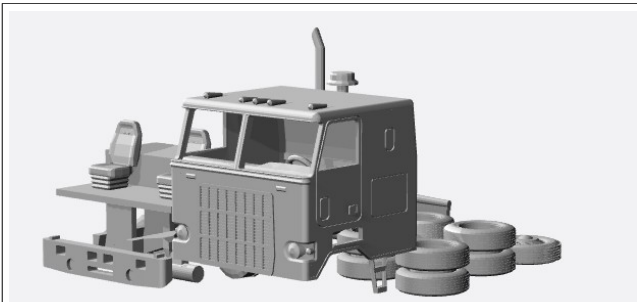

Assorted Semi Truck/Bus/Construction and RV HO-Scale Models

Dodge

<https://www.shapeways.com/product/YRY2NTT8D/1-87-dodge-11000-kit>

Mack

<https://www.shapeways.com/product/VBLC4HNGG/1-87-mack-cruise-liner-cabover-kit>

<https://www.shapeways.com/product/2W3BR5WJU/1-87-mack-cruise-liner-day-cab-kit>

Volvo

<https://www.shapeways.com/product/VKLXQF2AV/1-87-volvo-vt-880>

Bus

MCI-5

<https://www.shapeways.com/product/XH6GGPH2L/1-87-mci-mc-12-coach>

<https://www.shapeways.com/product/FCBPZFMW8/1-87-mci-mc-12-coach-kit>

RV

Winebago

Construction

Oshkosh

Caterpillar

Kalmar Container Lift