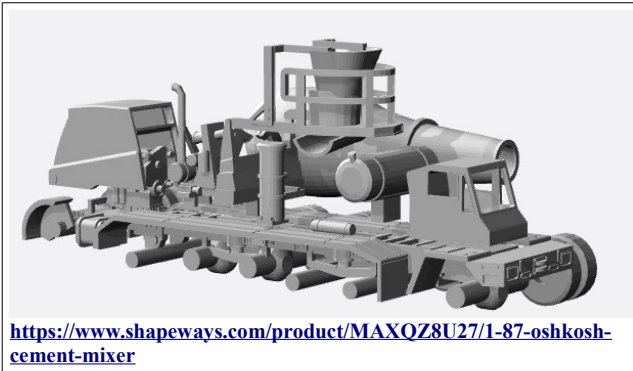

Assorted Semi Truck/Bus/Construction and RV HO-Scale Models

Dodge

<https://www.shapeways.com/product/YRY2NTT8D/1-87-dodge-11000-kit>

Mack

<https://www.shapeways.com/product/VBLC4HNGG/1-87-mack-cruise-liner-cabover-kit>

<https://www.shapeways.com/product/2W3BR5WJU/1-87-mack-cruise-liner-day-cab-kit>

Volvo

<https://www.shapeways.com/product/VKLXQF2AV/1-87-volvo-vt-880>

Bus

MCI-5

<https://www.shapeways.com/product/XH6GGPH2L/1-87-mci-mc-12-coach>

<https://www.shapeways.com/product/FCBPZFMW8/1-87-mci-mc-12-coach-kit>

RV

Winebago

Construction

Oshkosh

Caterpillar

Kalmar Container Lift