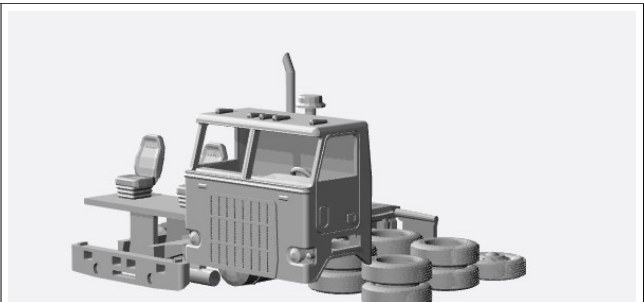

Assorted Semi Truck/Bus/Construction and RV HO-Scale Models

Dodge

<https://www.shapeways.com/product/YRY2NTT8D/1-87-dodge-11000-kit>

Mack

<https://www.shapeways.com/product/VBLC4HNGG/1-87-mack-cruise-liner-cabover-kit>

<https://www.shapeways.com/product/2W3BR5WJU/1-87-mack-cruise-liner-day-cab-kit>

Volvo

<https://www.shapeways.com/product/VKLXQF2AV/1-87-volvo-vt-880>

Bus

MCI-5

<https://www.shapeways.com/product/XH6GGPH2L/1-87-mci-mc-12-coach>