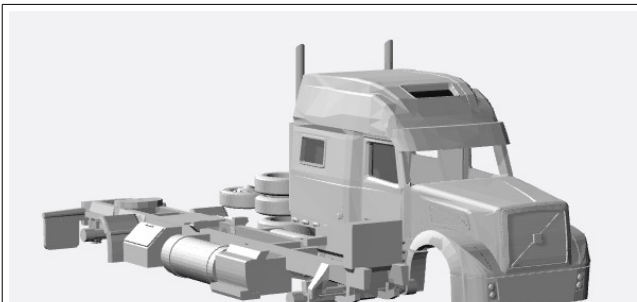

Assorted Semi Truck/Bus/Construction and RV HO-Scale Models

Dodge

<https://www.shapeways.com/product/YRY2NTT8D/1-87-dodge-11000-kit>

Mack

<https://www.shapeways.com/product/VBLC4HNGG/1-87-mack-cruise-liner-cabover-kit>

<https://www.shapeways.com/product/2W3BR5WJU/1-87-mack-cruise-liner-day-cab-kit>

Volvo

<https://www.shapeways.com/product/VKLXQF2AV/1-87-volvo-vt-880>

Bus

MCI-5

<https://www.shapeways.com/product/XH6GGPH2L/1-87-mci-mc-12-coach>