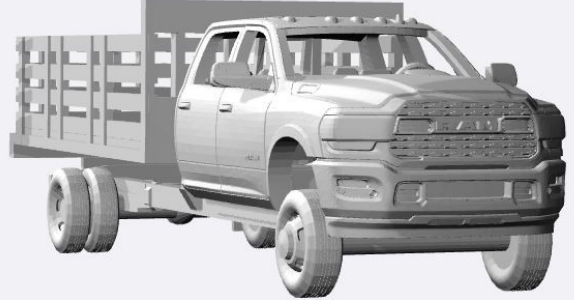

<https://www.shapeways.com/product/FWKANYTCY/1-160-2020-dodge-ram-crew-cab-stakebed-kit>